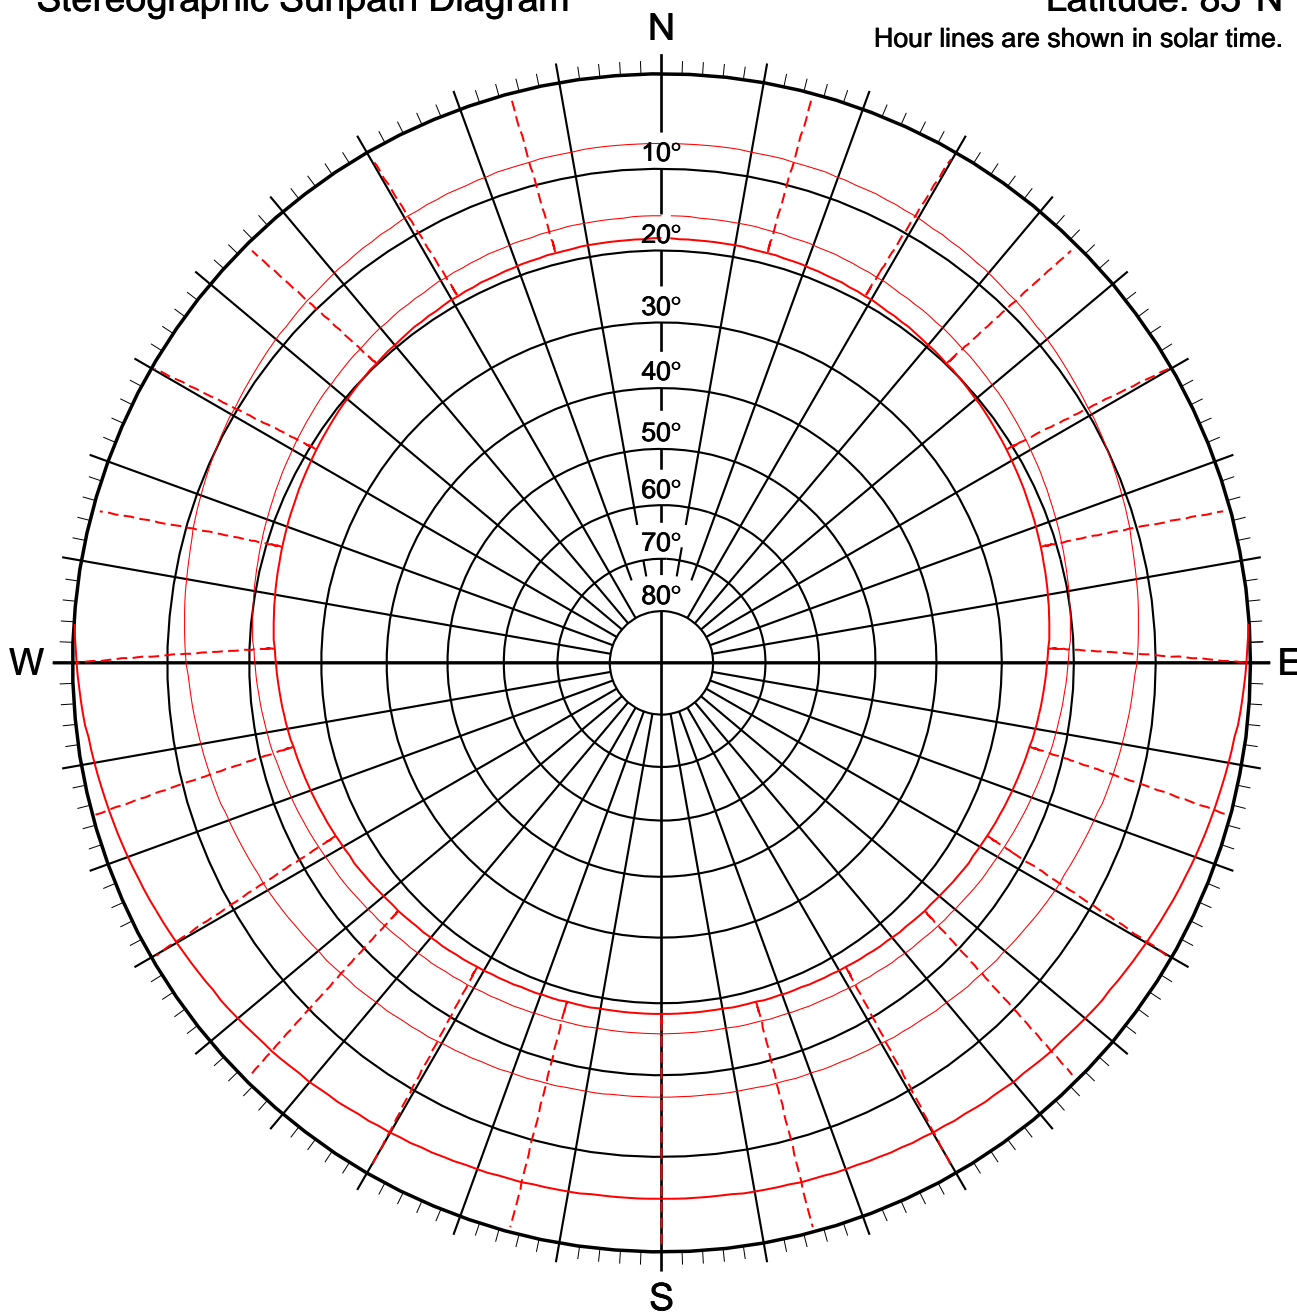

# Stereographic Sunpath Diagram

Latitude: 85°N

Hour lines are shown in solar time.

Difference between Solar Time and Local Mean Time

www.luxal.eu