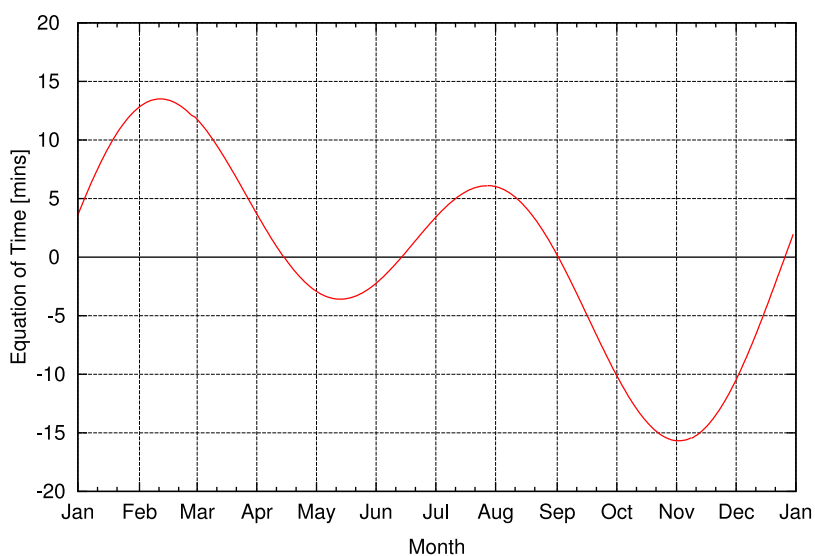

# Stereographic Sunpath Diagram

Latitude: 85°N

Hour lines are shown in solar time.

Difference between Solar Time and Local Mean Time

www.luxal.eu