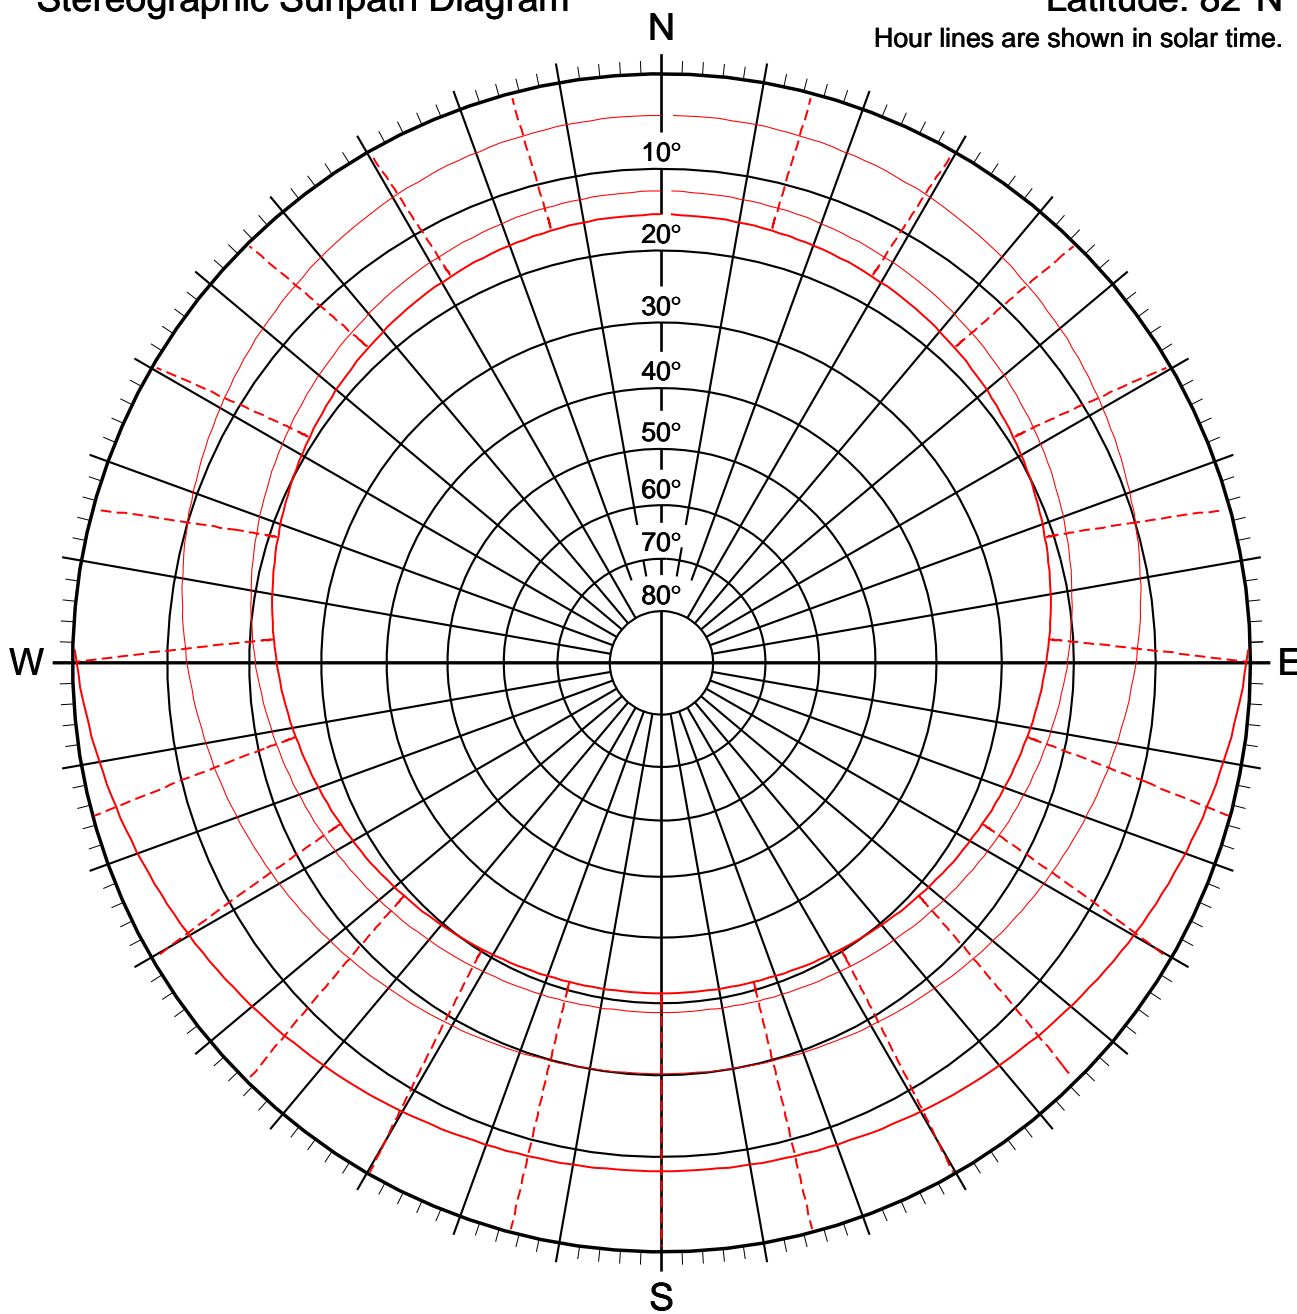

# Stereographic Sunpath Diagram

Latitude: 82°N

Hour lines are shown in solar time.