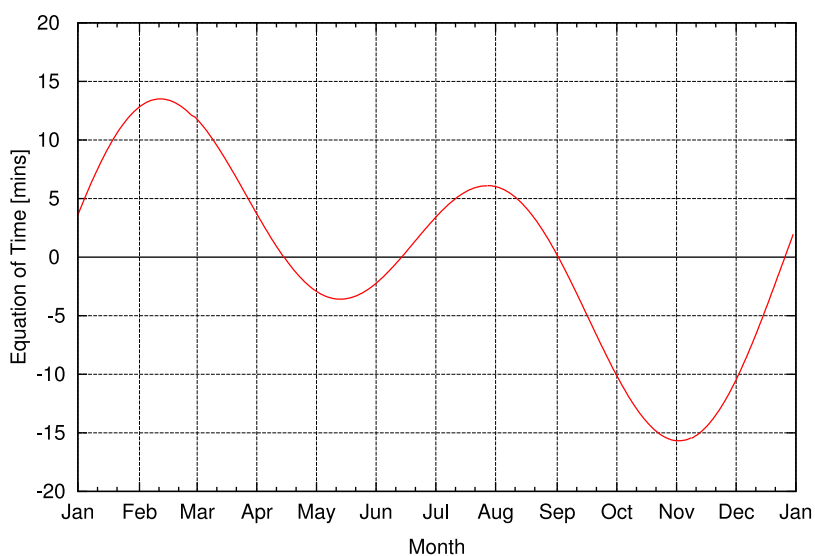

Stereographic Sunpath Diagram

Latitude: 79°N

Hour lines are shown in solar time.

Difference between Solar Time and Local Mean Time

www.luxal.eu