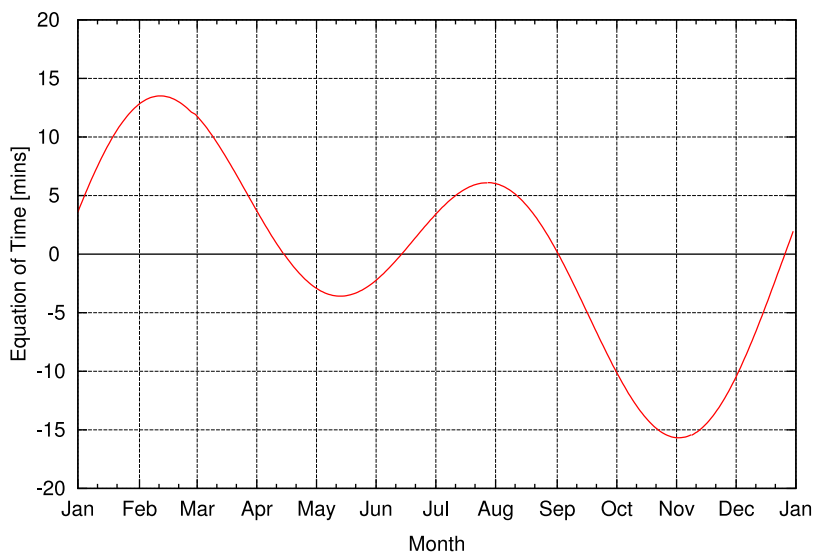

Stereographic Sunpath Diagram

Latitude: 73°N

Hour lines are shown in solar time.

Difference between Solar Time and Local Mean Time

www.luxal.eu