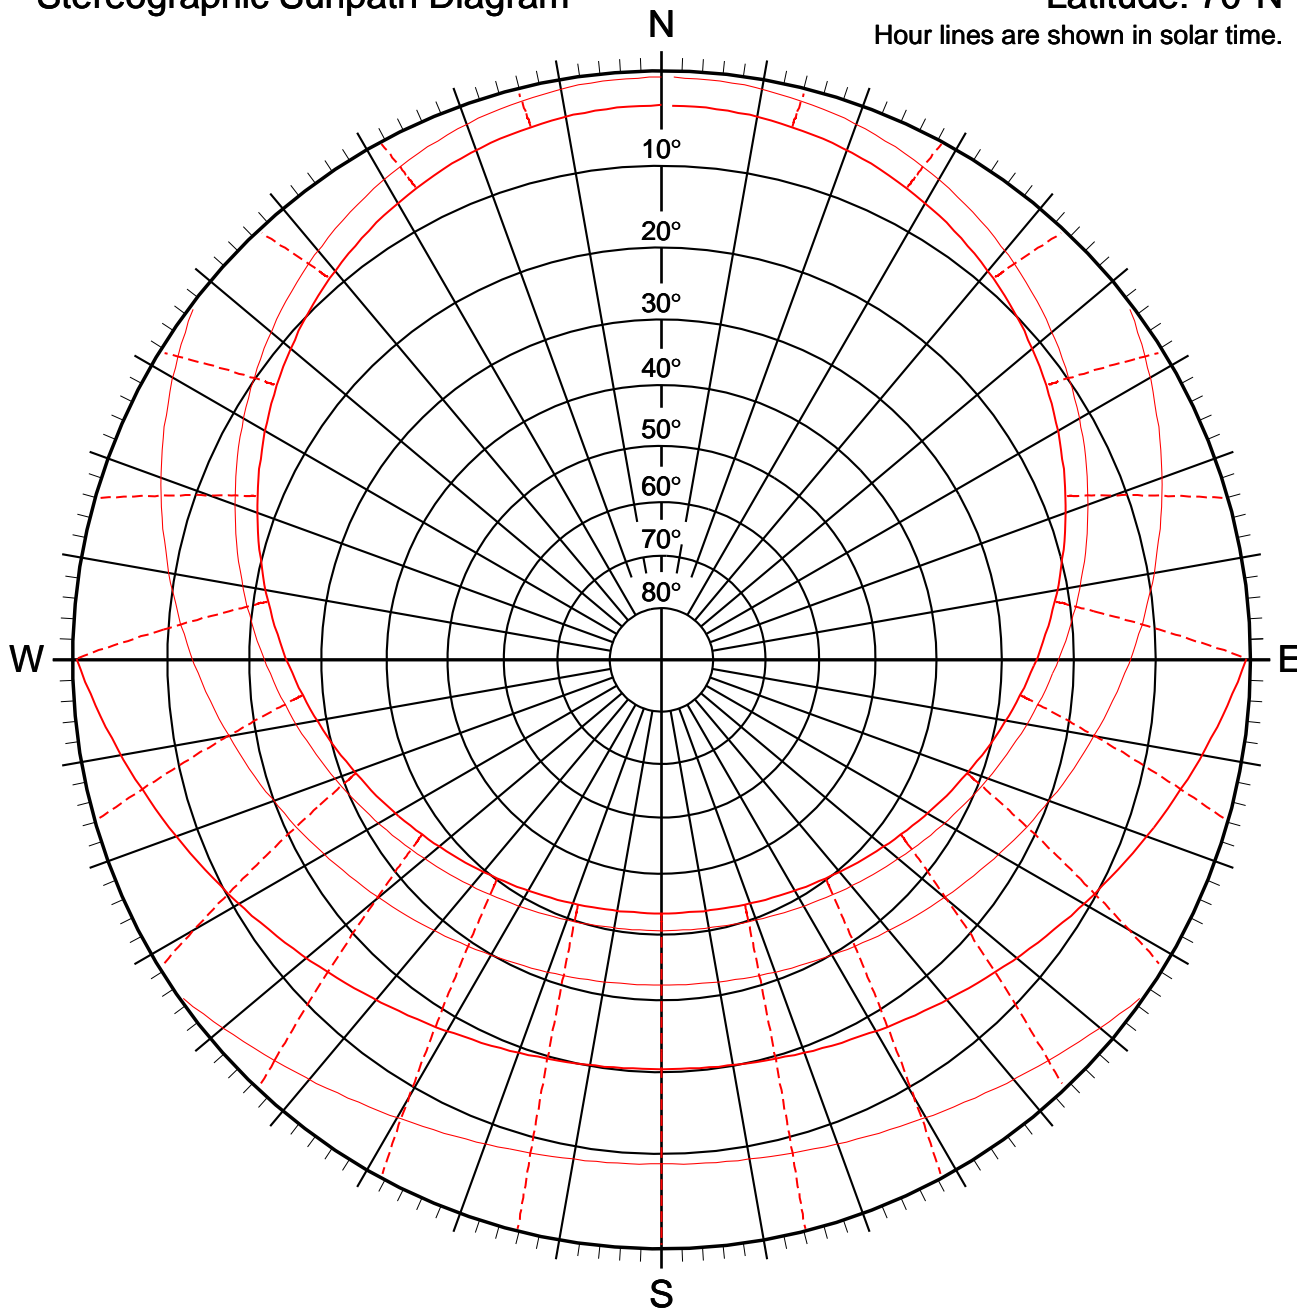

Stereographic Sunpath Diagram

Latitude: 70°N

Hour lines are shown in solar time.

Difference between Solar Time and Local Mean Time

www.luxal.eu