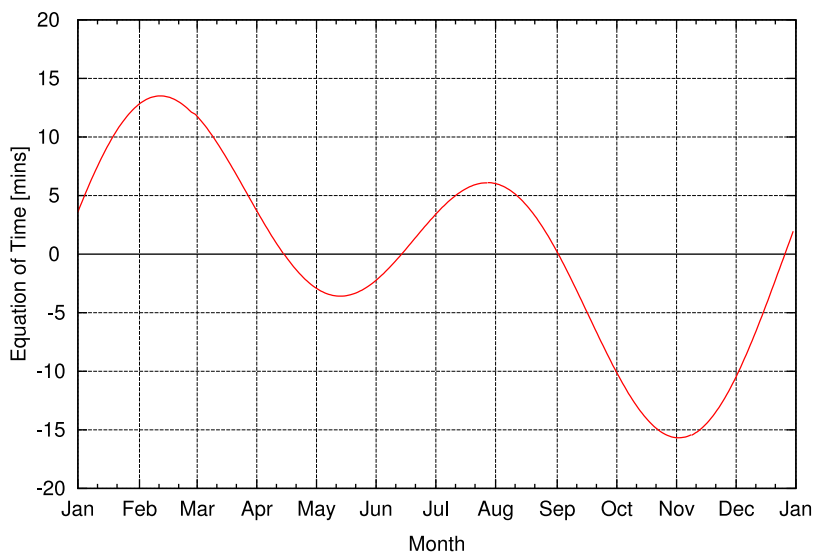

# Stereographic Sunpath Diagram

Latitude: 66°N

Hour lines are shown in solar time.

Difference between Solar Time and Local Mean Time

[www.luxal.eu](http://www.luxal.eu)