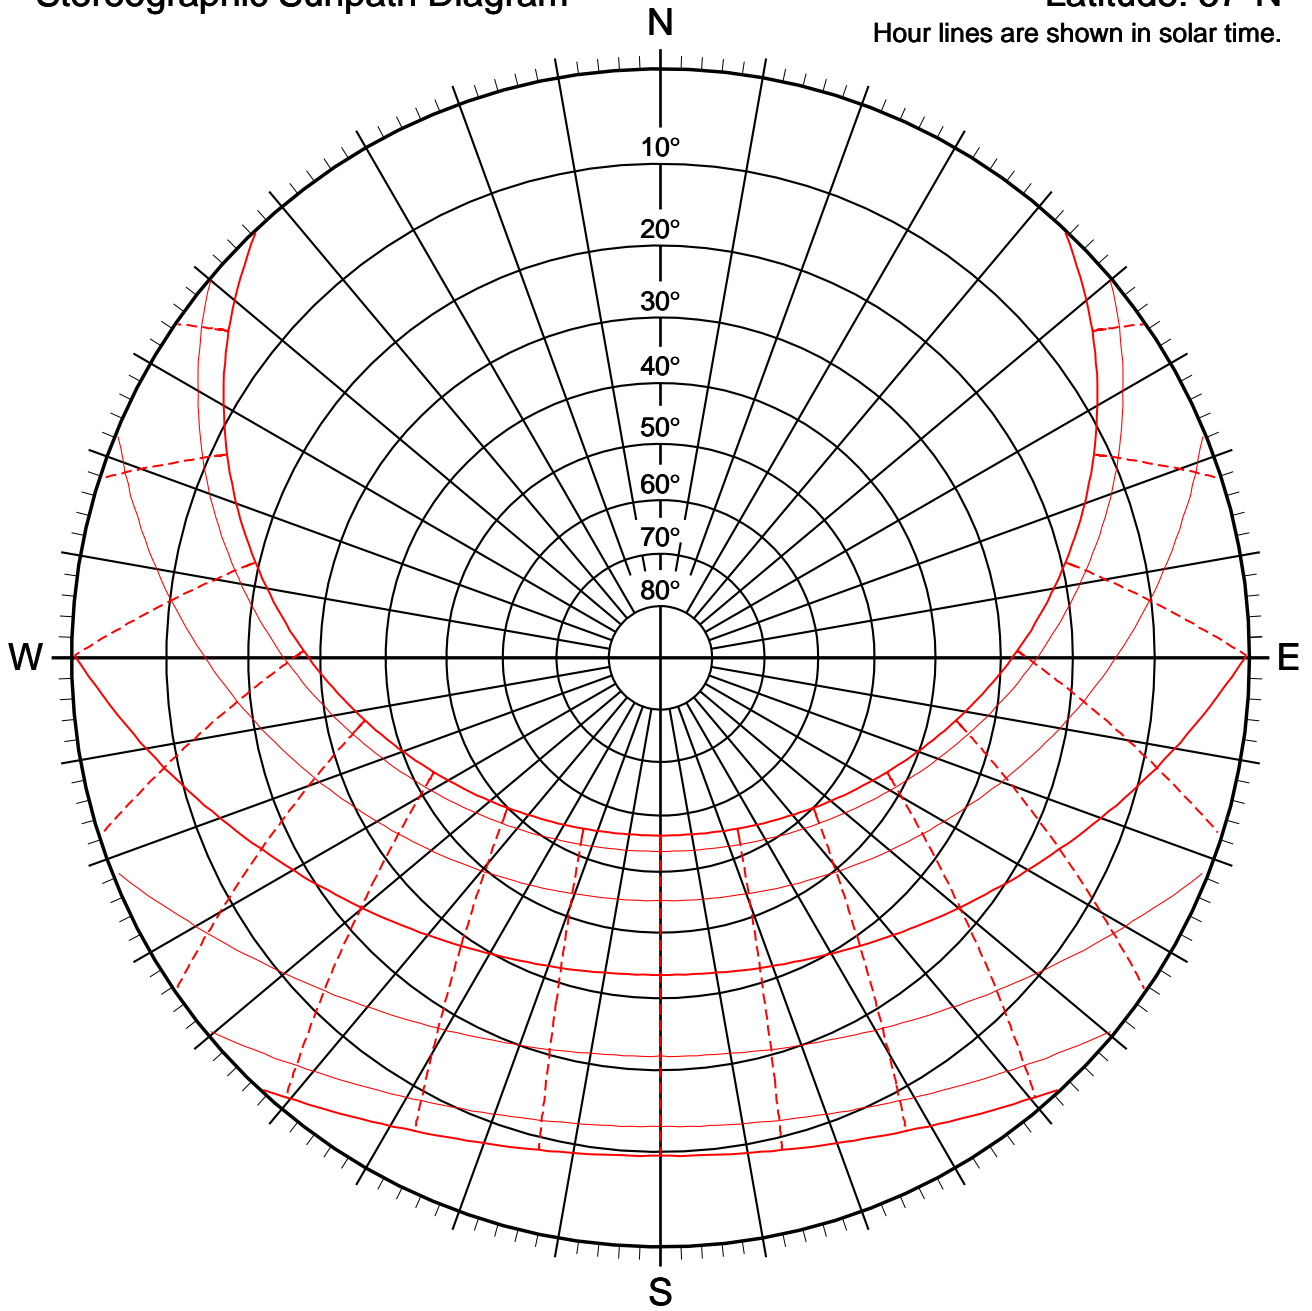

# Stereographic Sunpath Diagram

Latitude: 57°N

Hour lines are shown in solar time.

### Difference between Solar Time and Local Mean Time