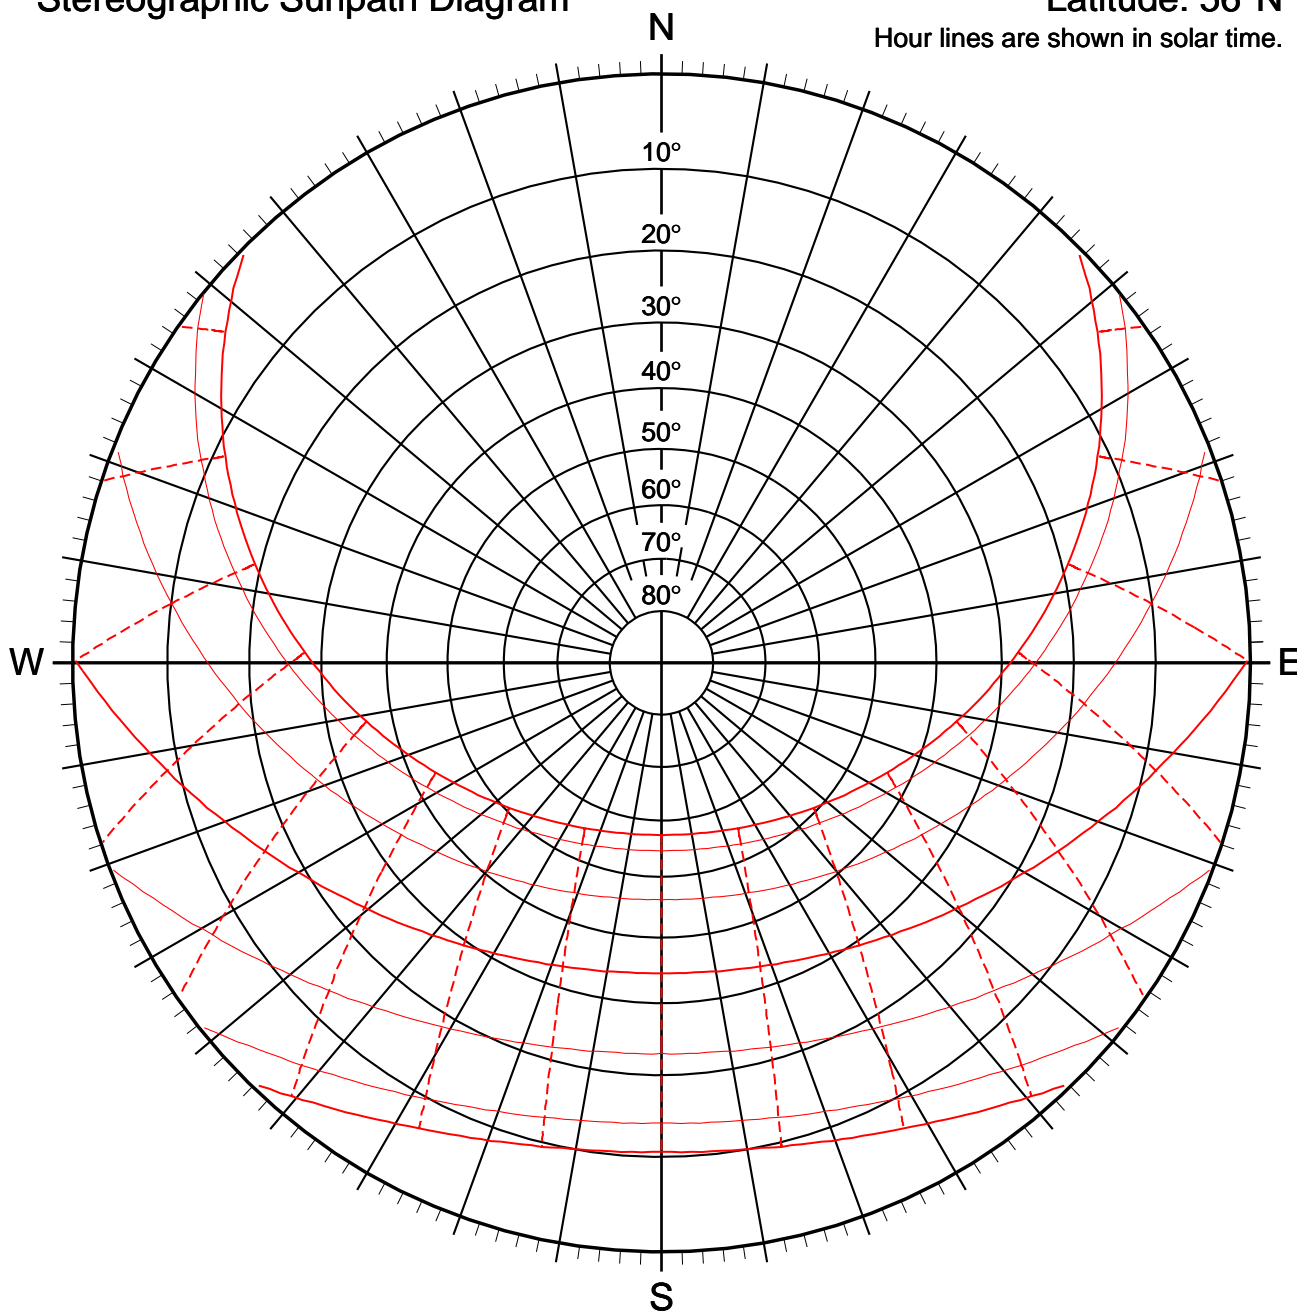

# Stereographic Sunpath Diagram

Latitude: 56°N

Hour lines are shown in solar time.

Difference between Solar Time and Local Mean Time

[www.luxal.eu](http://www.luxal.eu)