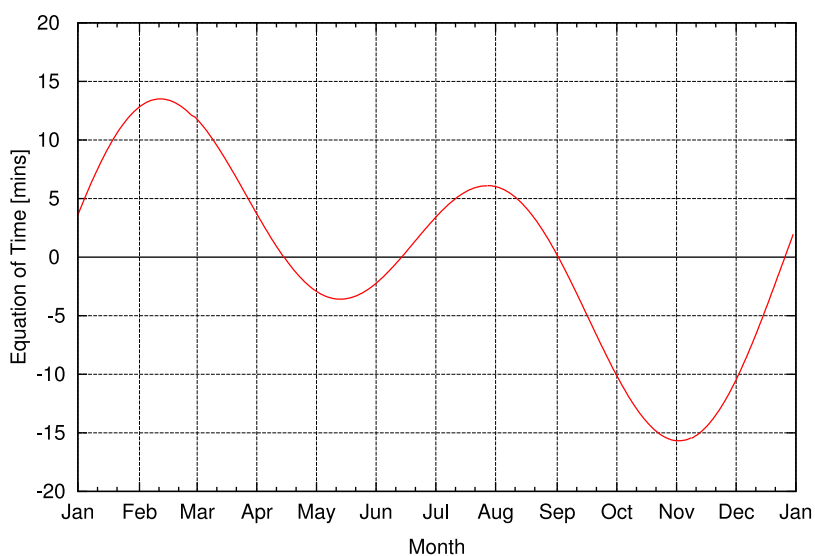

# Stereographic Sunpath Diagram

Latitude: 56°N

Hour lines are shown in solar time.

Difference between Solar Time and Local Mean Time

[www.luxal.eu](http://www.luxal.eu)