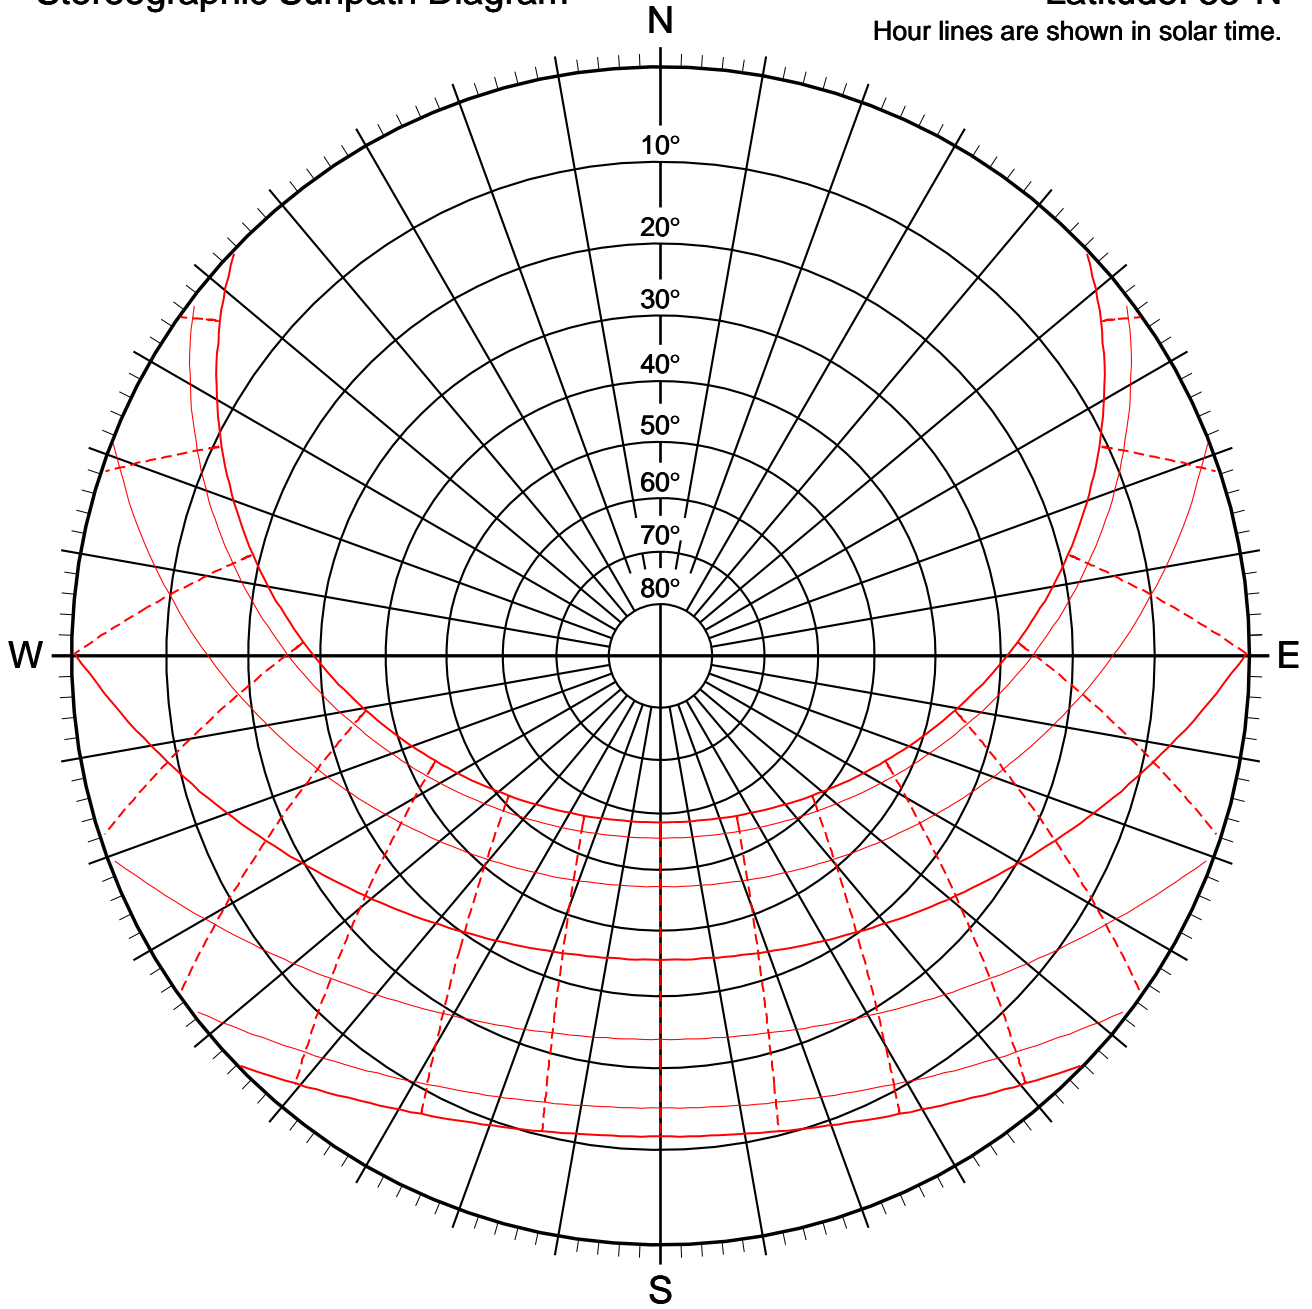

Stereographic Sunpath Diagram

Latitude: 55°N

Hour lines are shown in solar time.

Difference between Solar Time and Local Mean Time