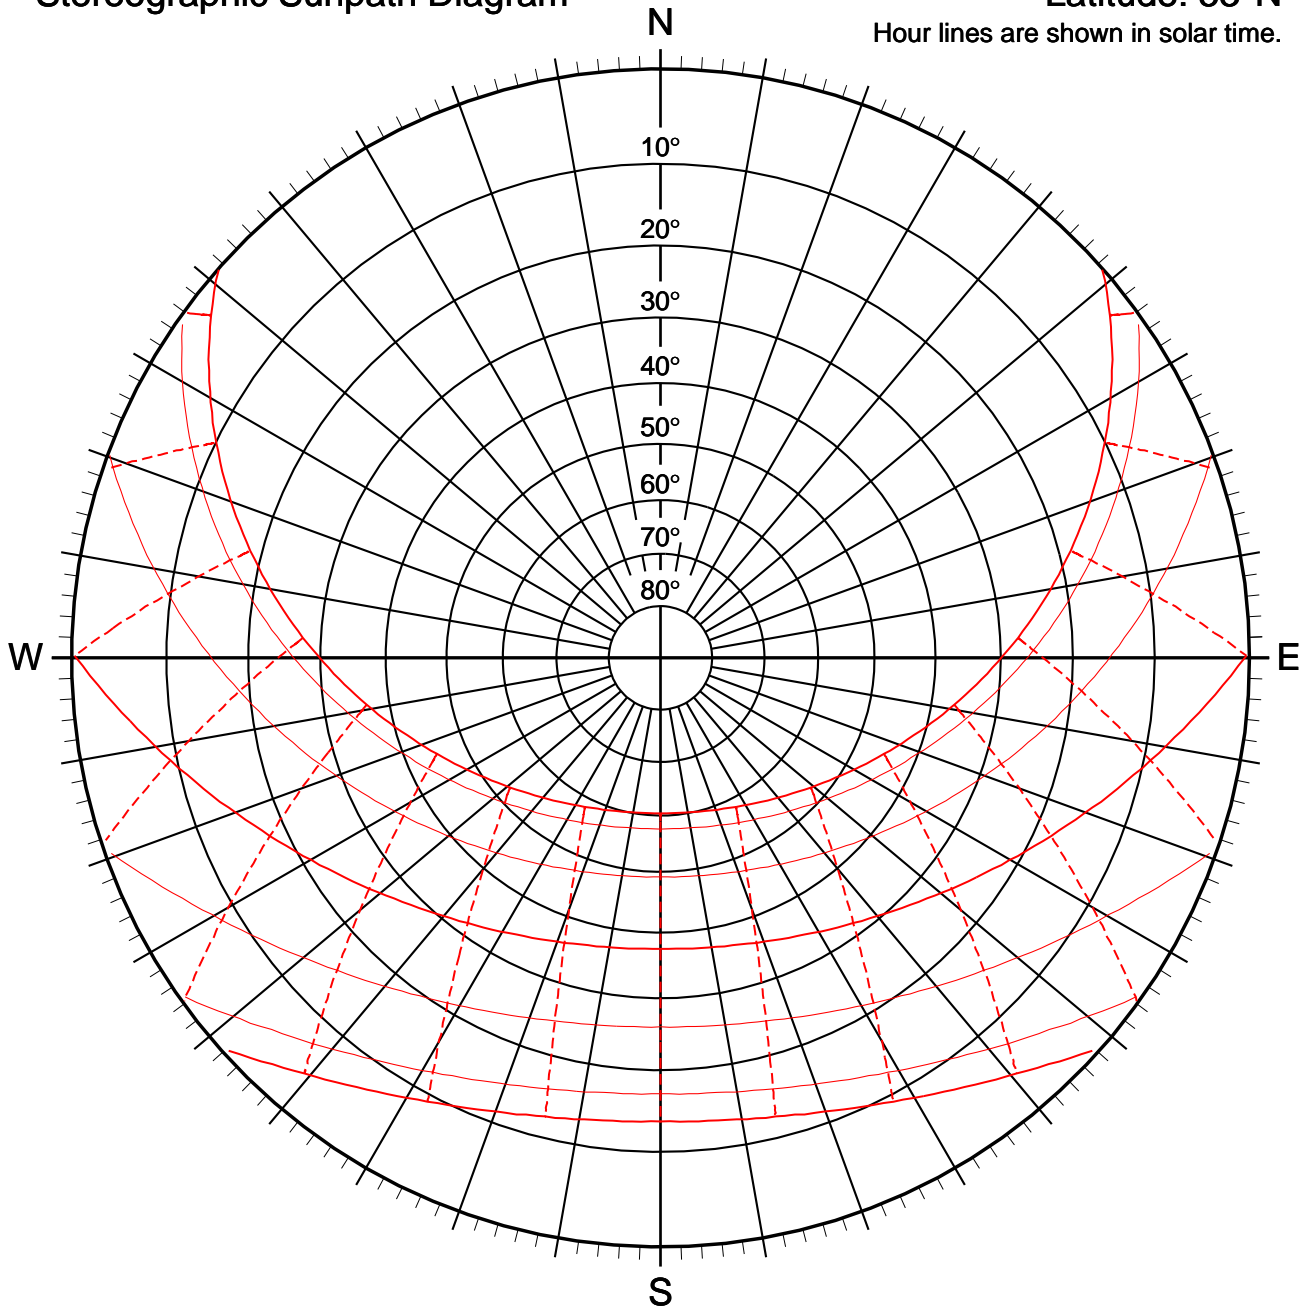

# Stereographic Sunpath Diagram

Latitude: 53°N

Hour lines are shown in solar time.

### Difference between Solar Time and Local Mean Time