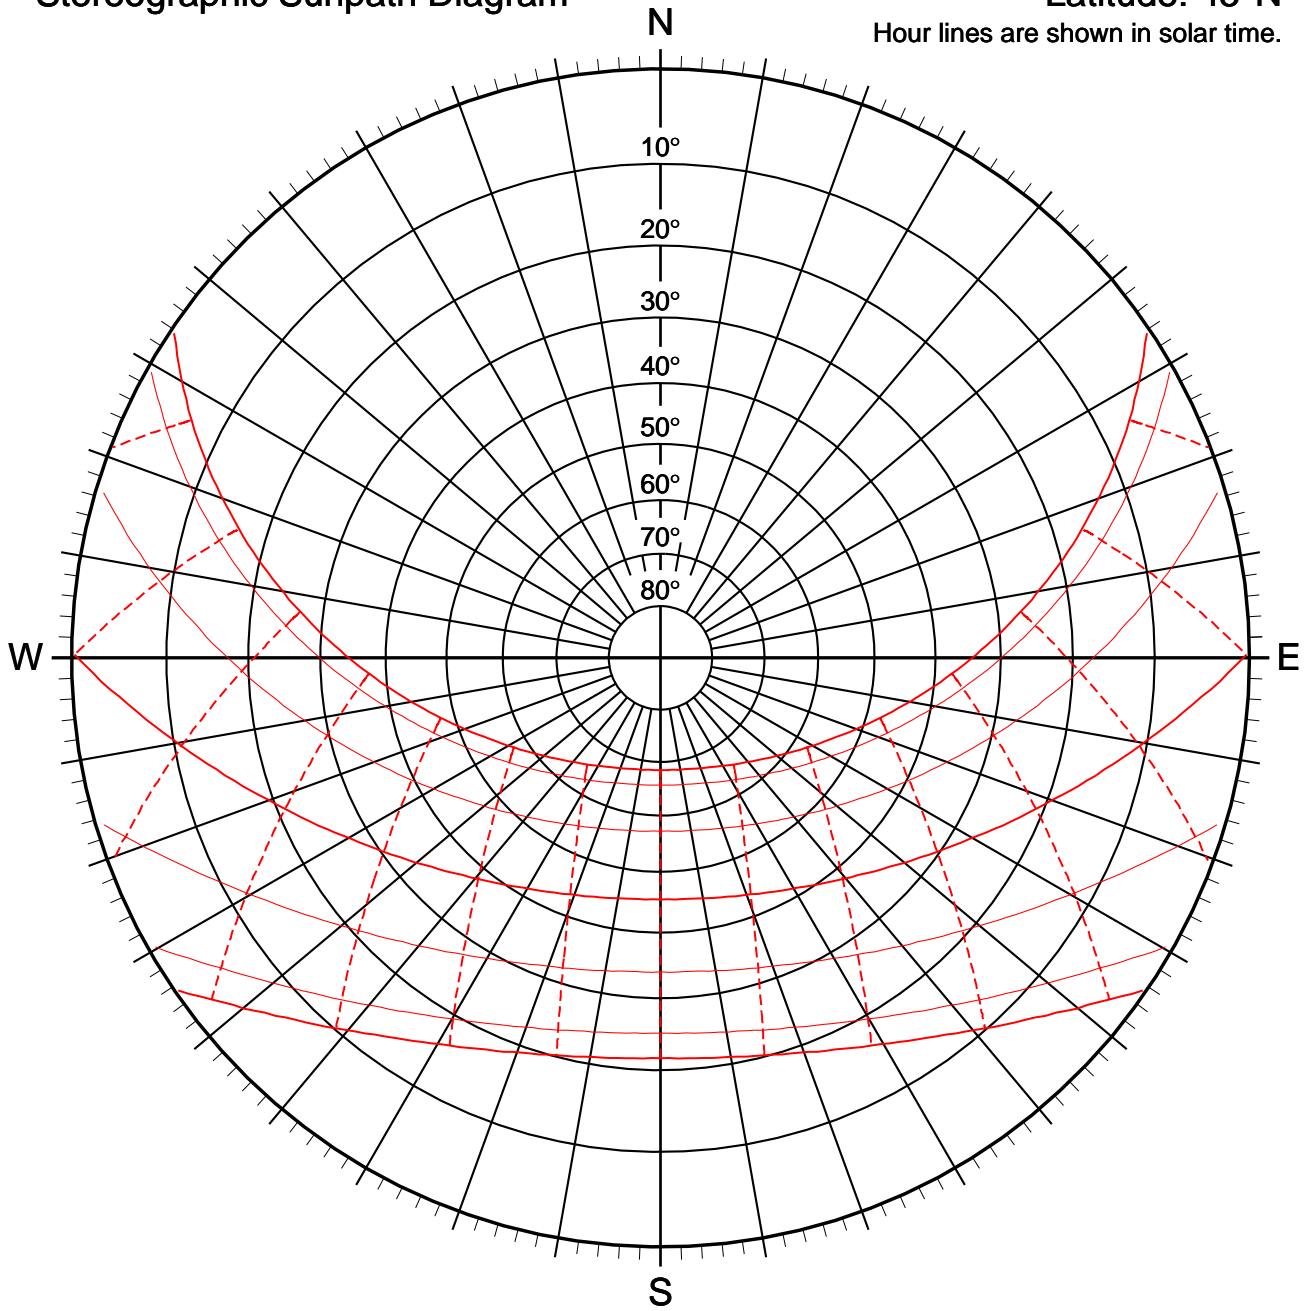

# Stereographic Sunpath Diagram

Latitude: 45°N

Hour lines are shown in solar time.

### Difference between Solar Time and Local Mean Time