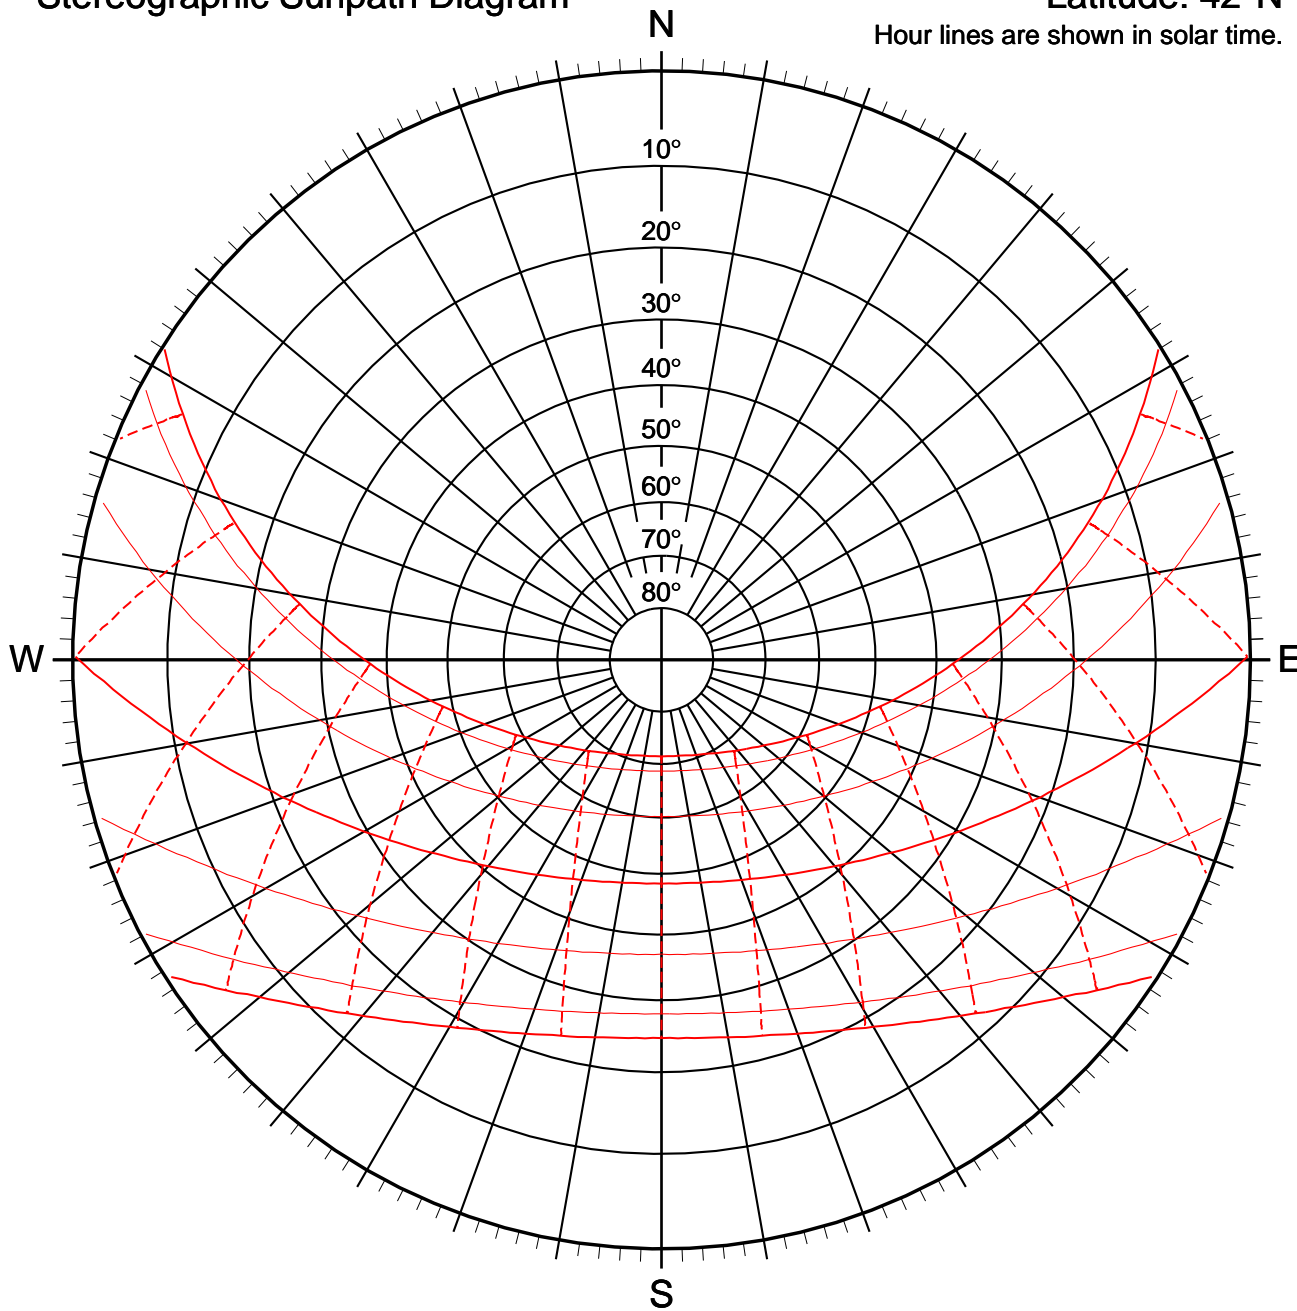

Stereographic Sunpath Diagram

Latitude: 42°N

Hour lines are shown in solar time.

Difference between Solar Time and Local Mean Time

www.luxal.eu