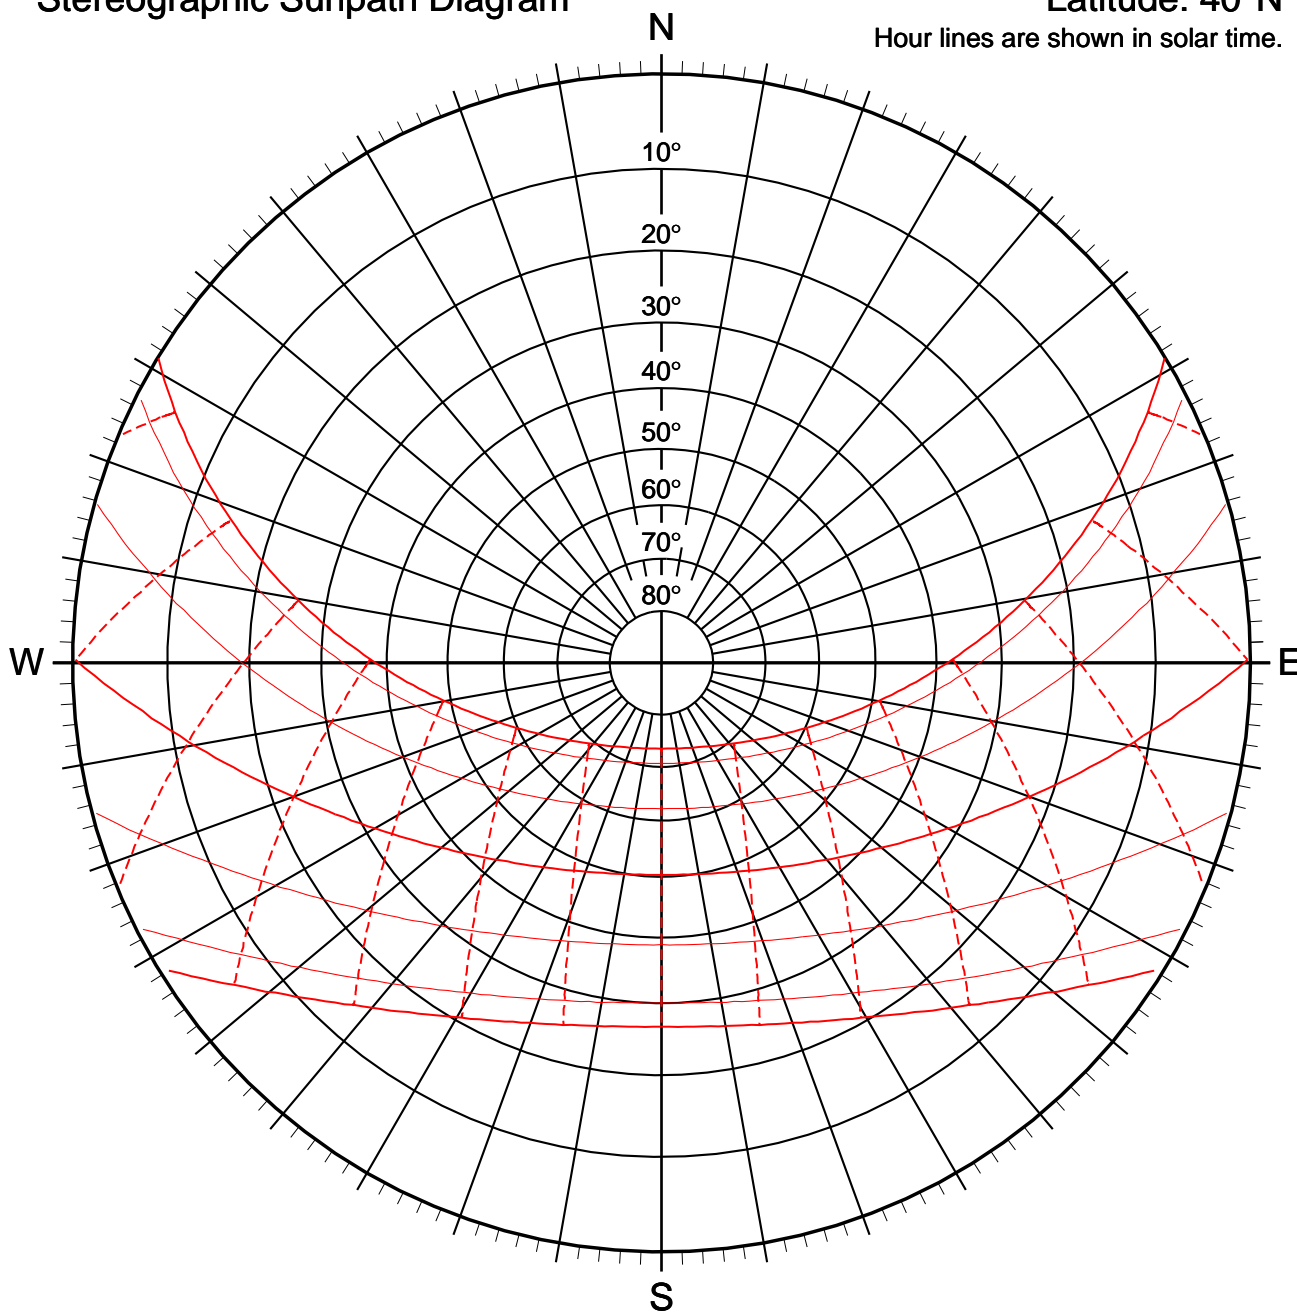

# Stereographic Sunpath Diagram

Latitude: 40°N

Hour lines are shown in solar time.

Difference between Solar Time and Local Mean Time

[www.luxal.eu](http://www.luxal.eu)