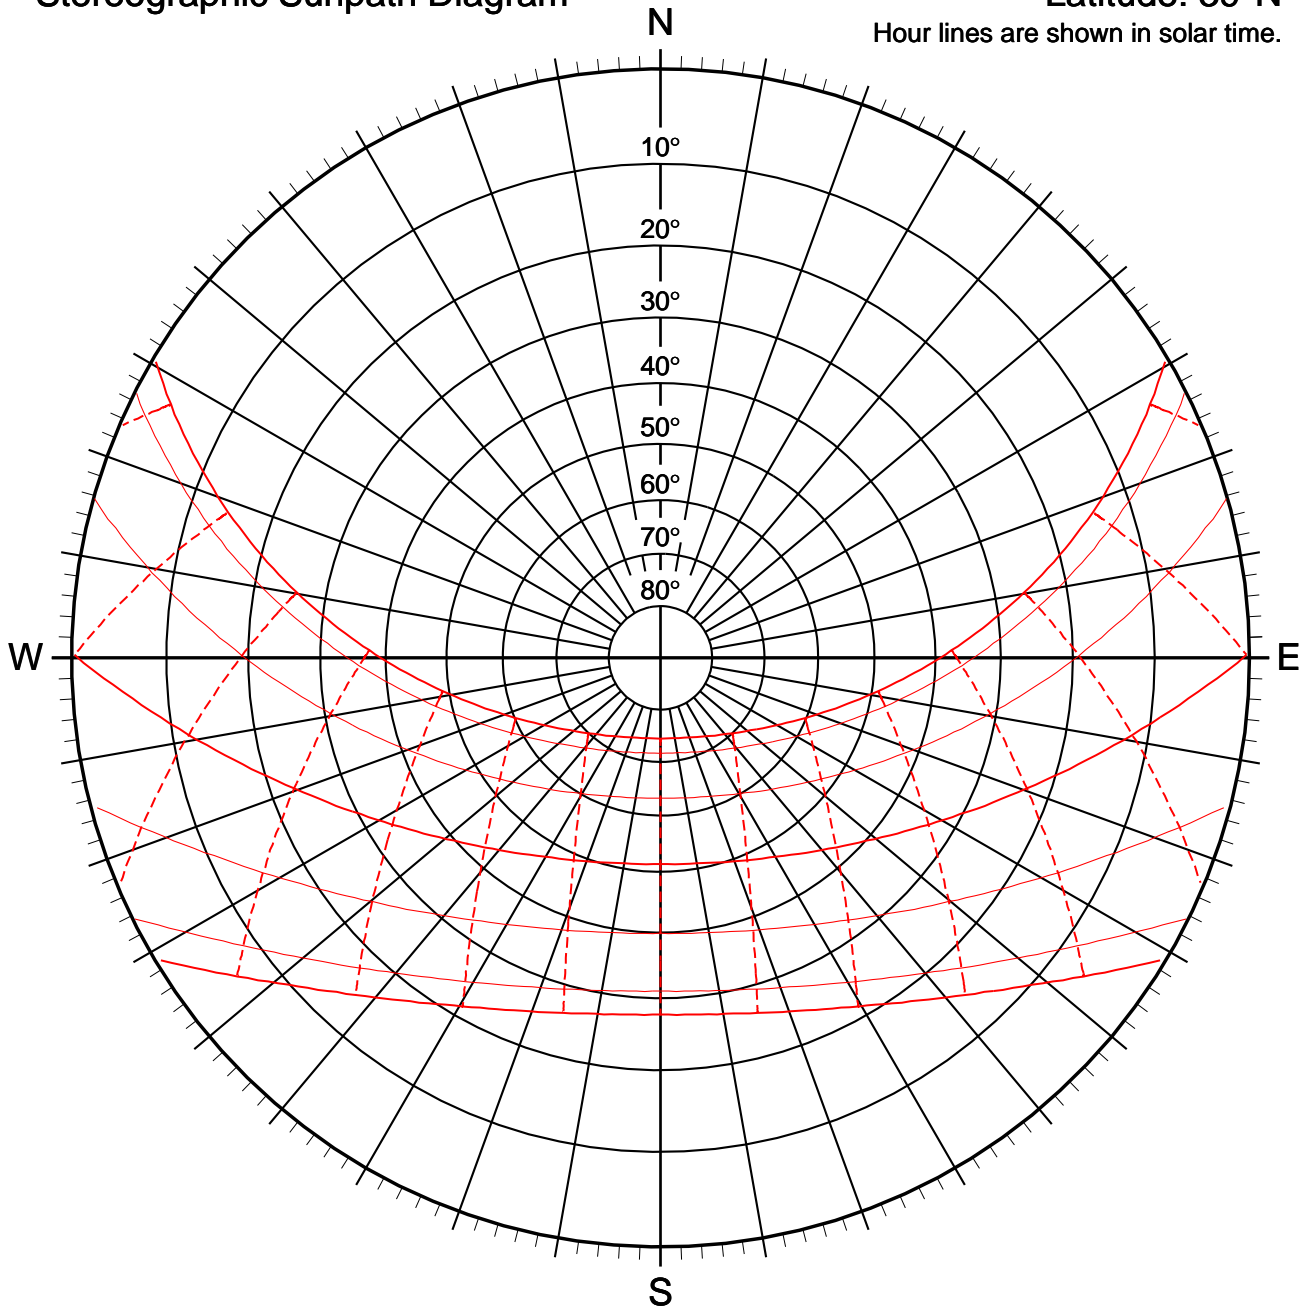

Stereographic Sunpath Diagram

Latitude: 39°N

Hour lines are shown in solar time.

Difference between Solar Time and Local Mean Time

www.luxal.eu