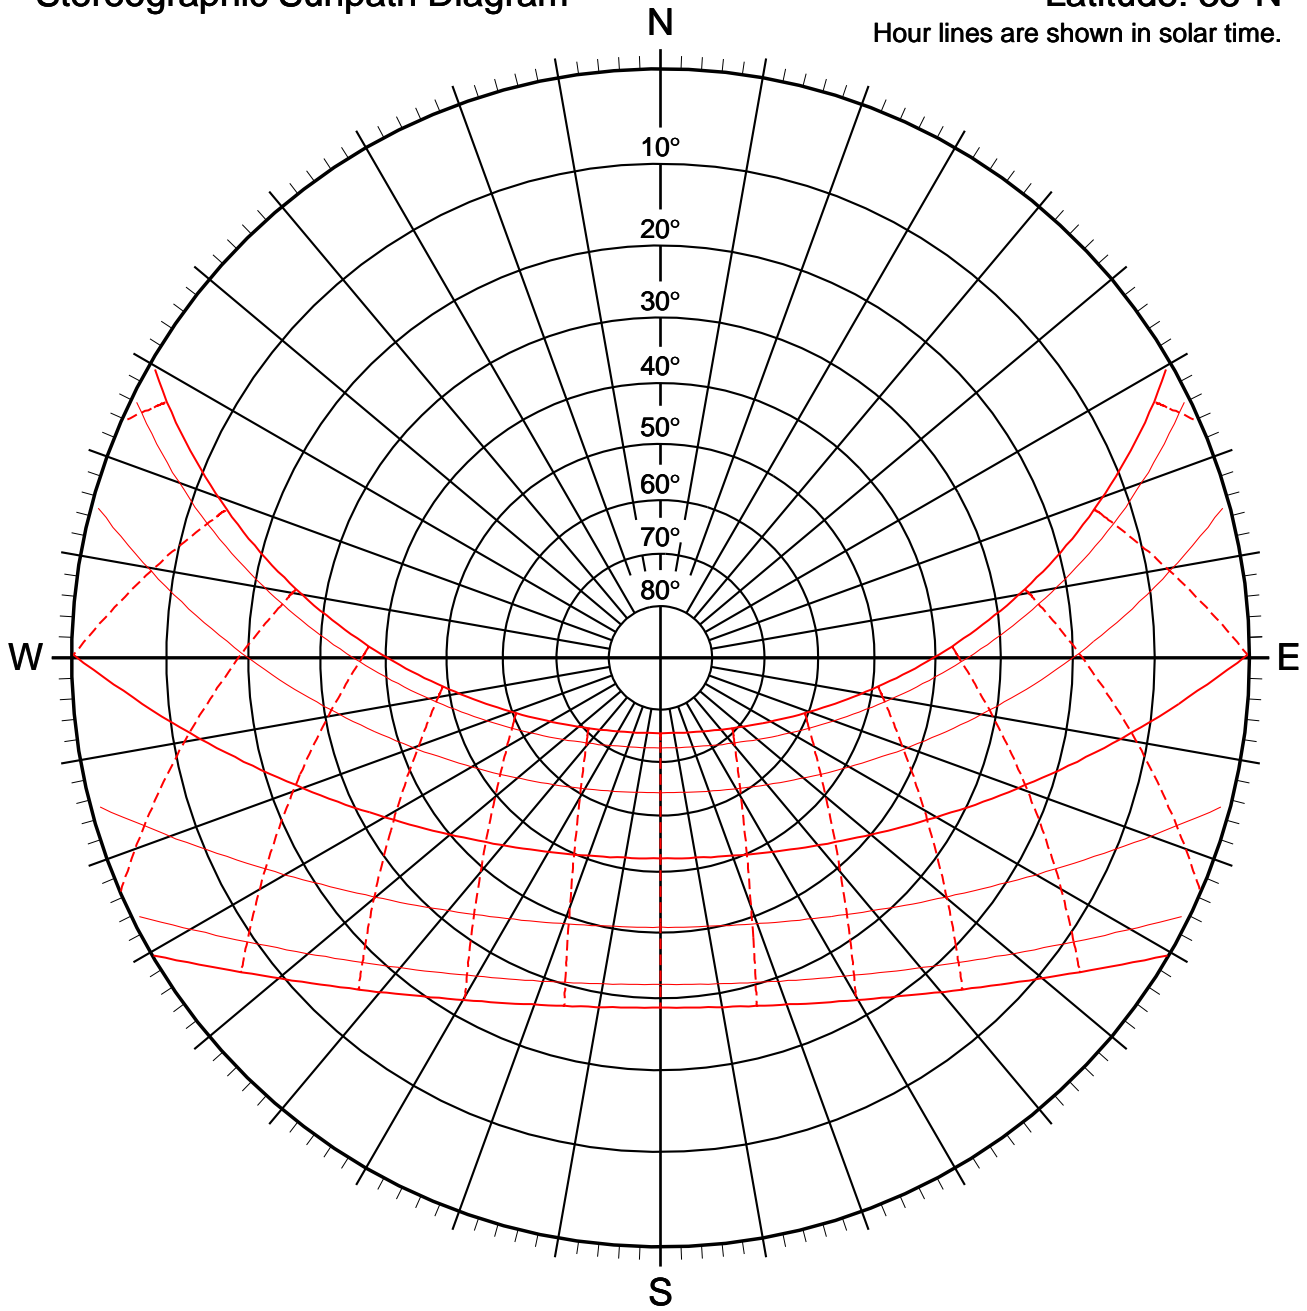

Stereographic Sunpath Diagram

Latitude: 38°N

Hour lines are shown in solar time.

Difference between Solar Time and Local Mean Time

www.luxal.eu