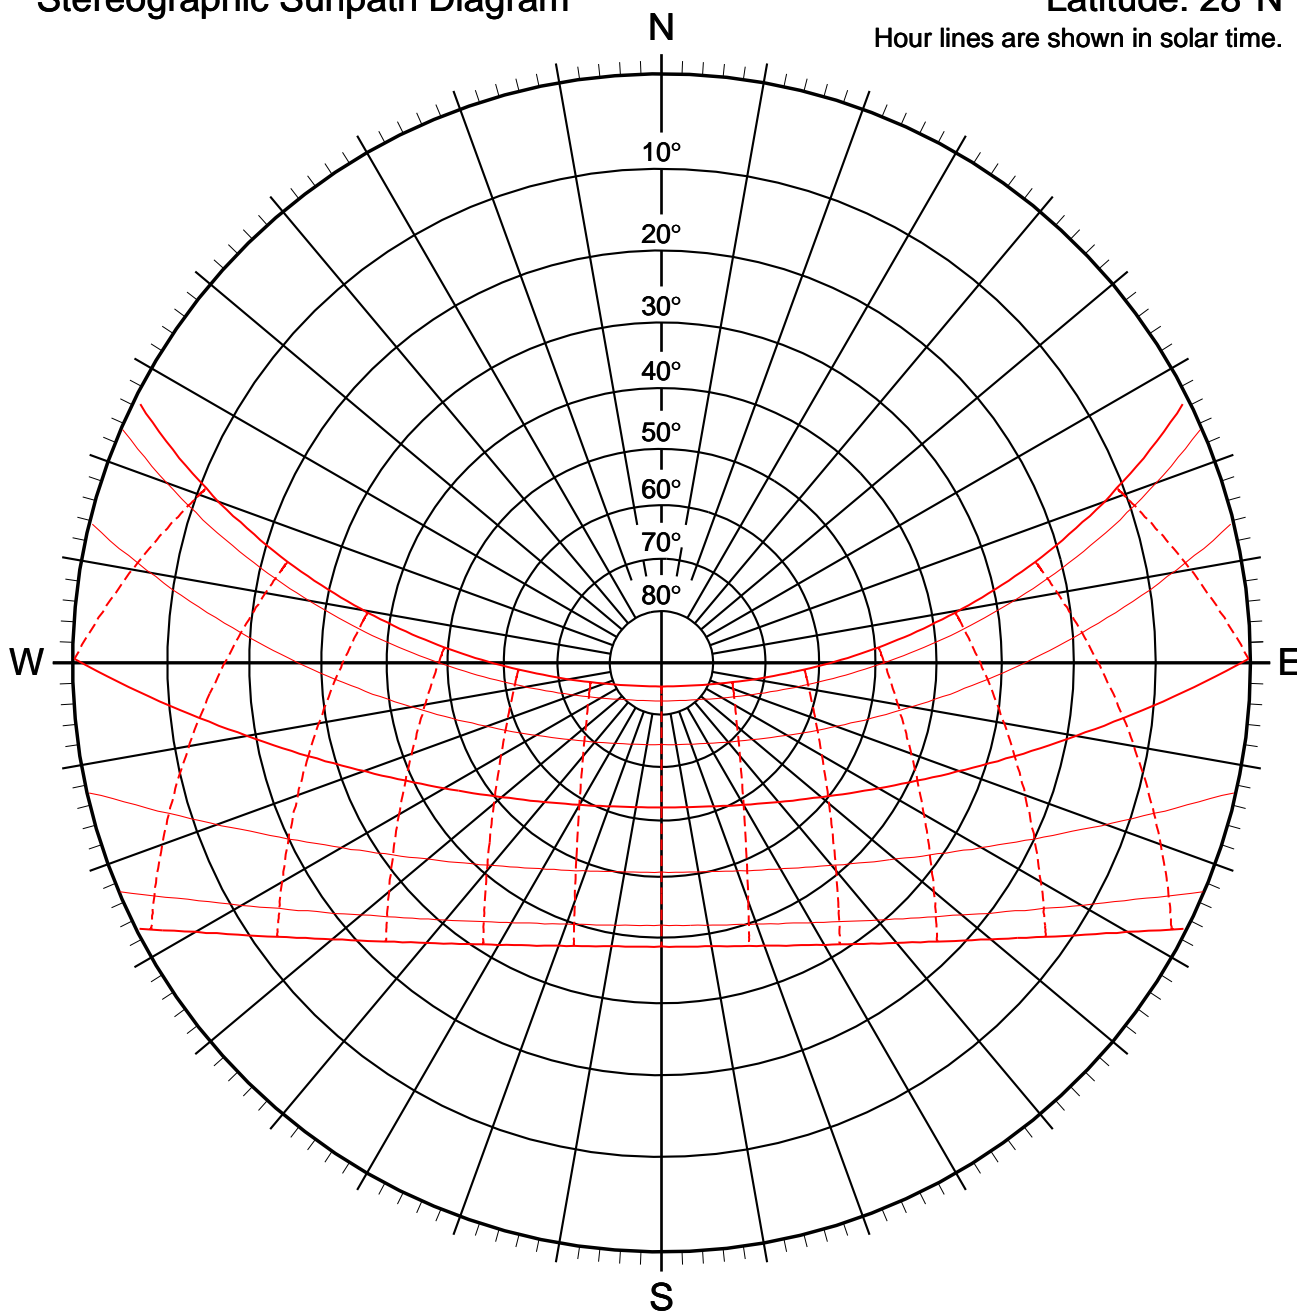

Stereographic Sunpath Diagram

Latitude: 28°N

Hour lines are shown in solar time.

Difference between Solar Time and Local Mean Time

www.luxal.eu