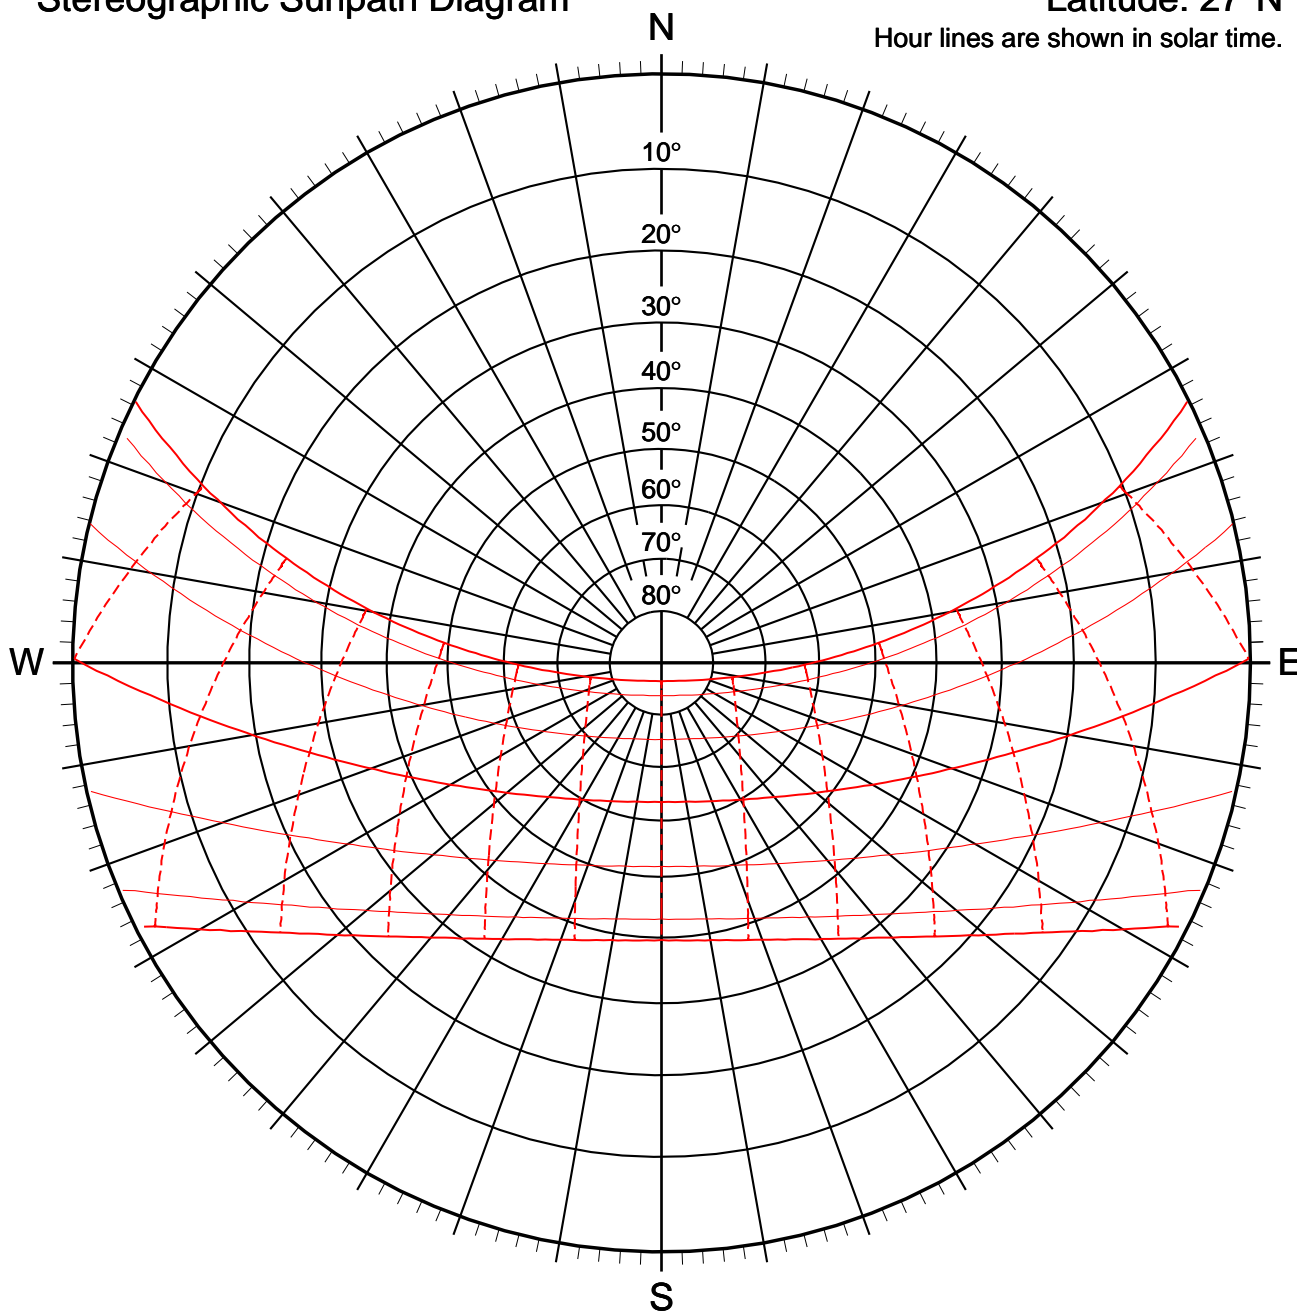

Stereographic Sunpath Diagram

Latitude: 27°N

Hour lines are shown in solar time.

Difference between Solar Time and Local Mean Time

www.luxal.eu