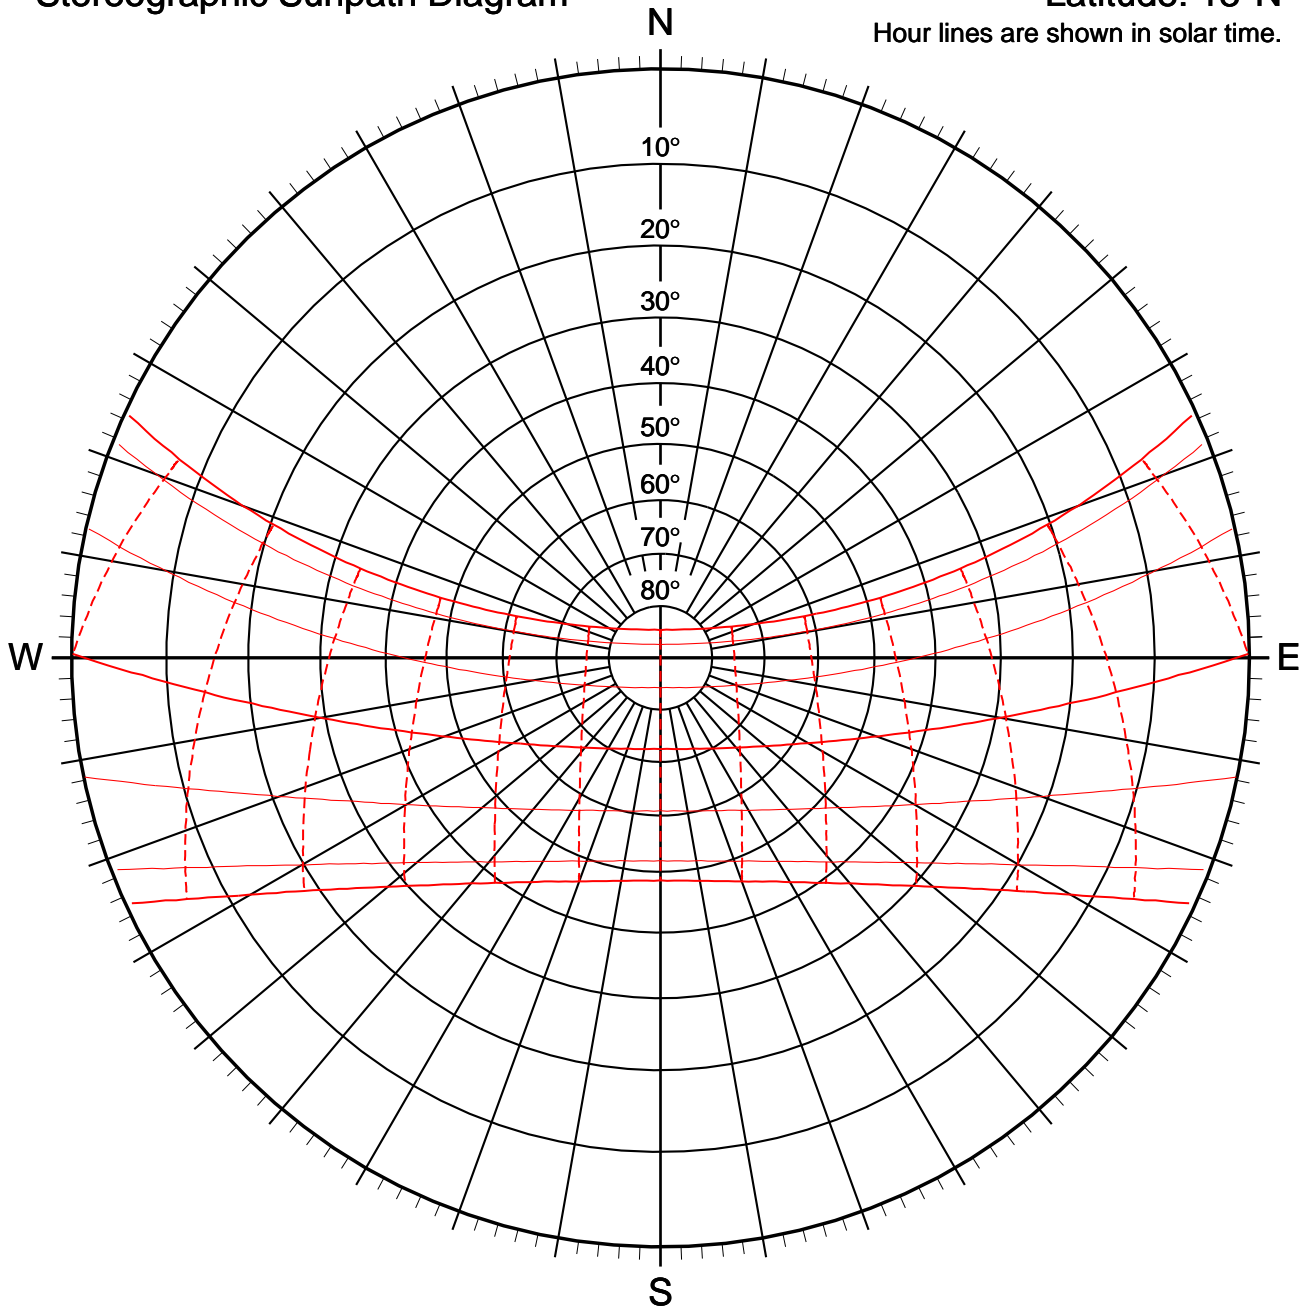

Stereographic Sunpath Diagram

Latitude: 18°N

Hour lines are shown in solar time.

Difference between Solar Time and Local Mean Time

www.luxal.eu