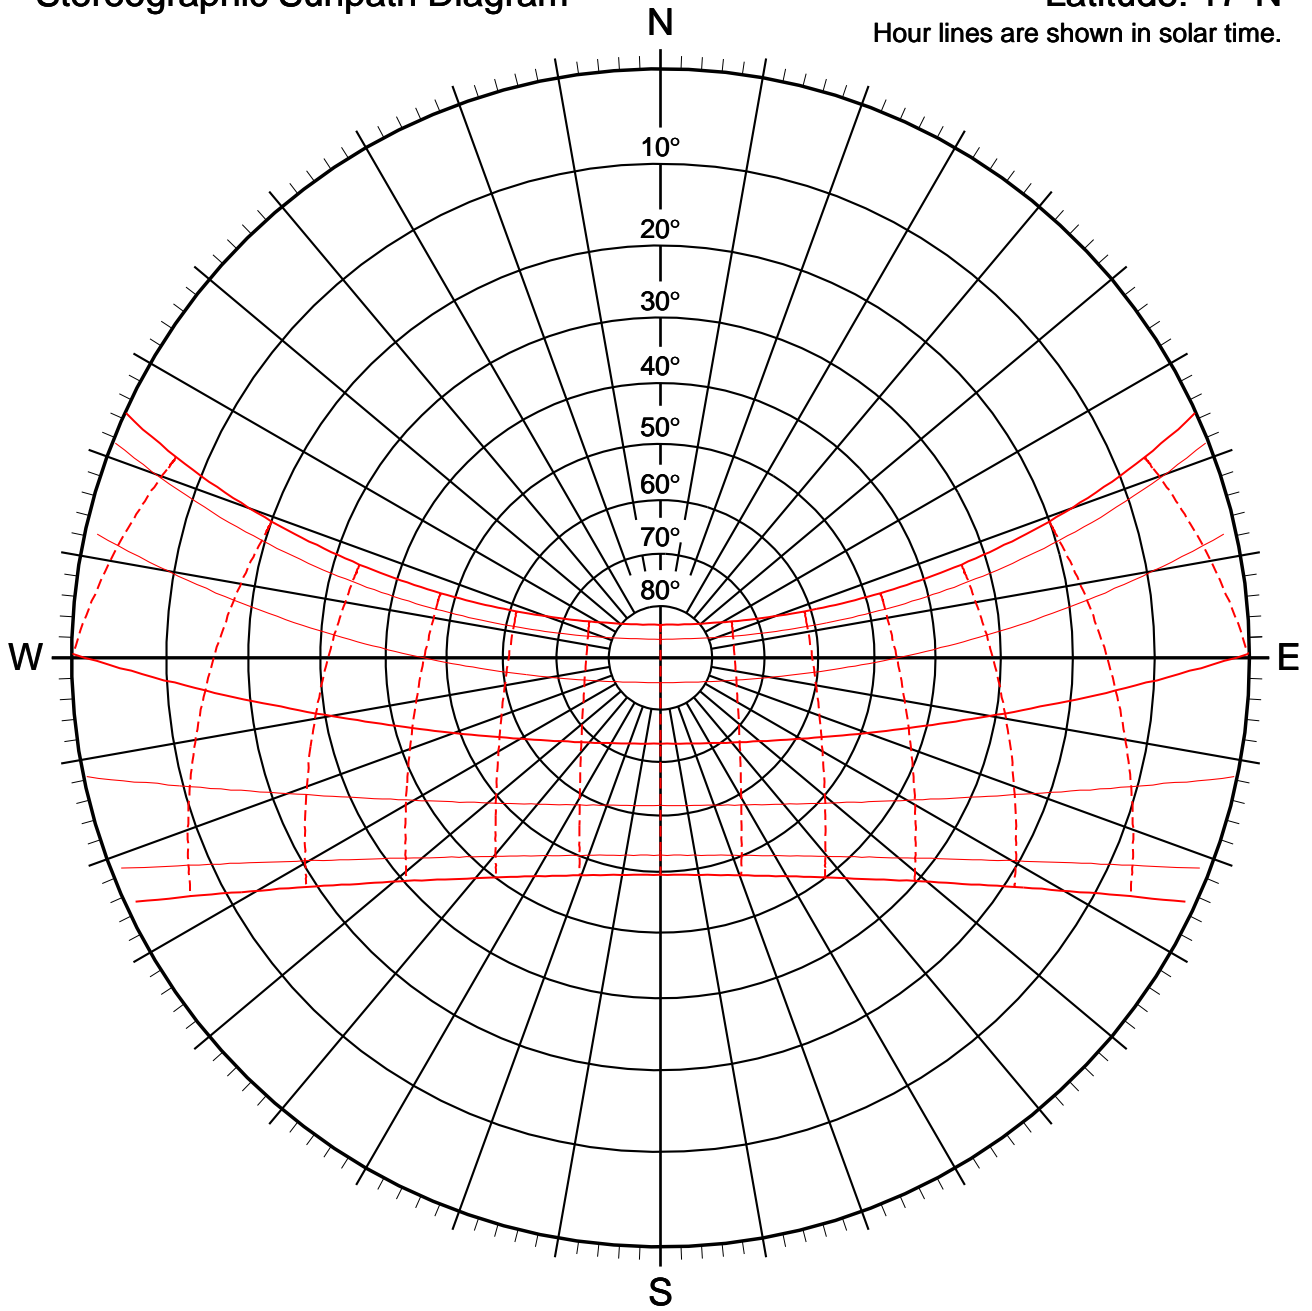

# Stereographic Sunpath Diagram

Latitude: 17°N

Hour lines are shown in solar time.

Difference between Solar Time and Local Mean Time