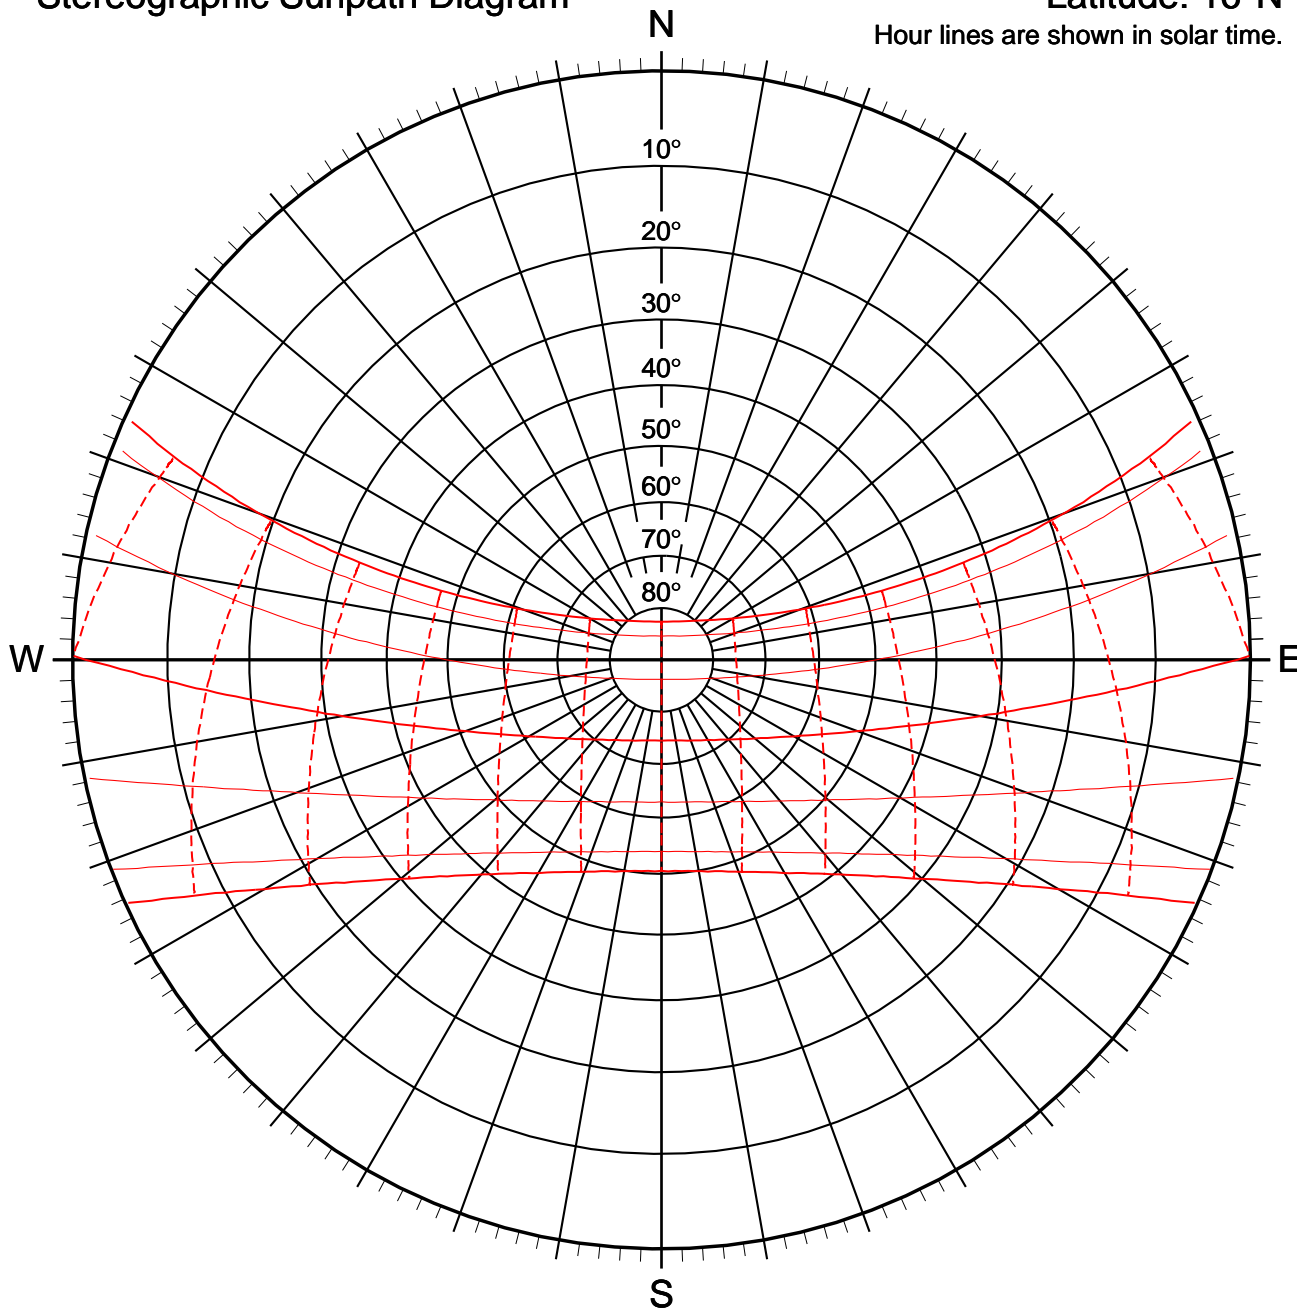

Stereographic Sunpath Diagram

Latitude: 16°N

Hour lines are shown in solar time.

Difference between Solar Time and Local Mean Time

www.luxal.eu