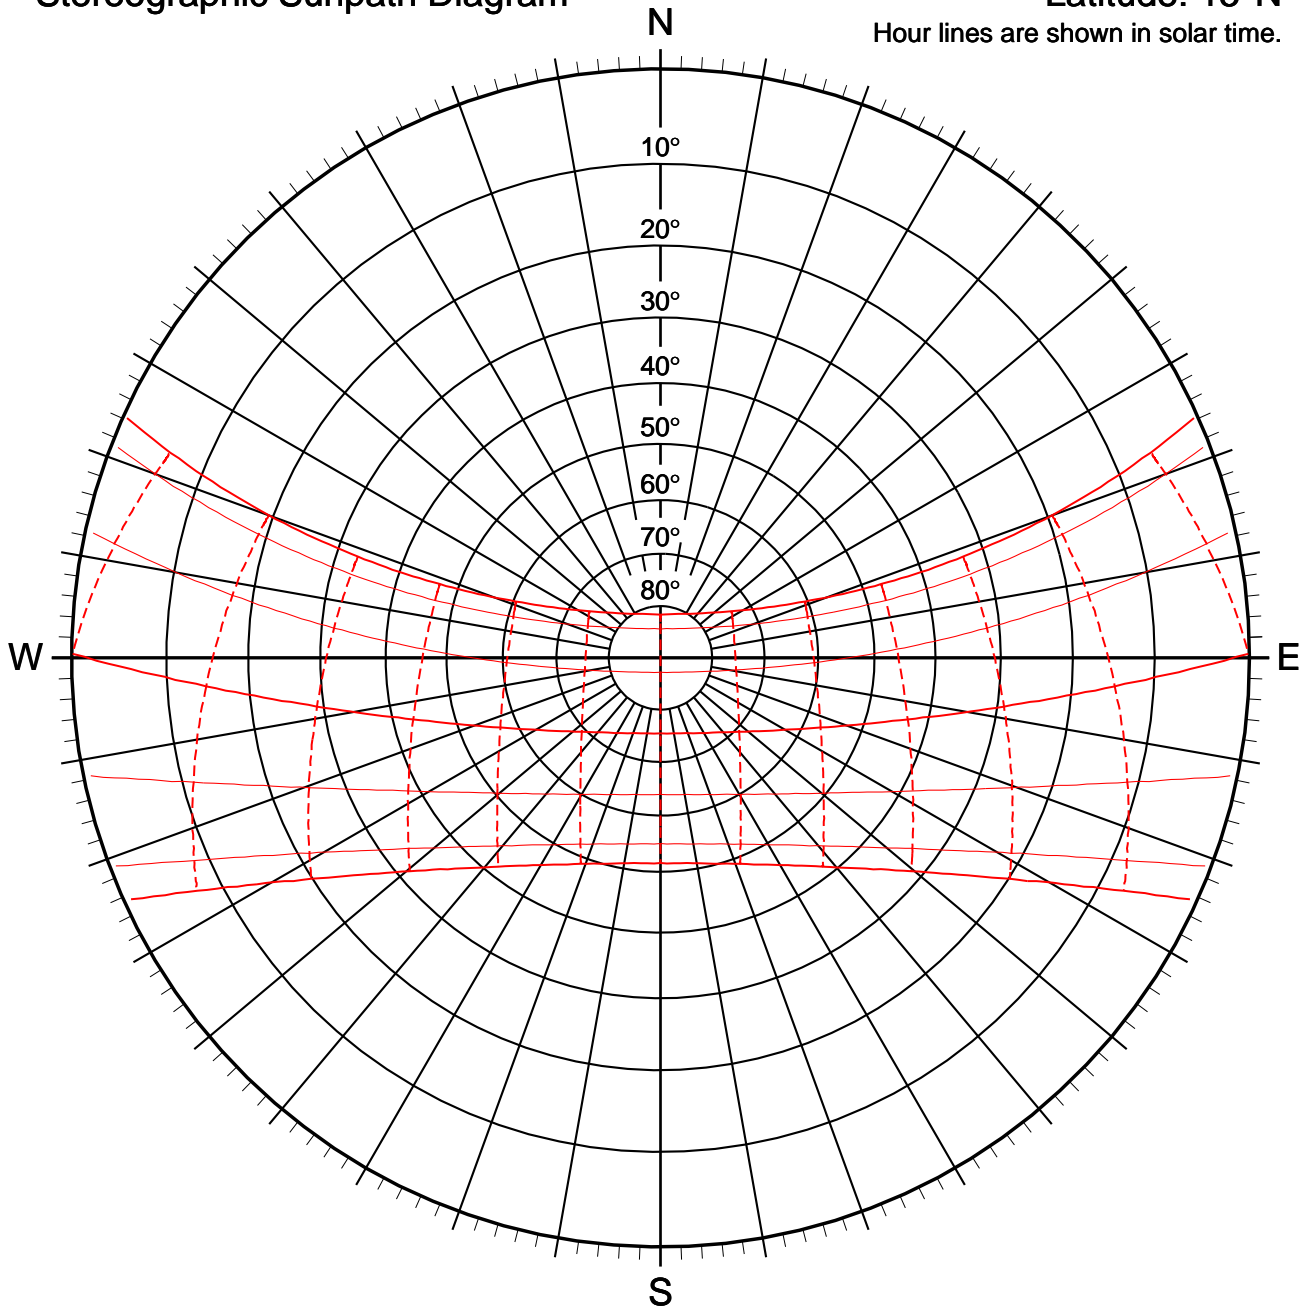

Stereographic Sunpath Diagram

Latitude: 15°N

Hour lines are shown in solar time.

Difference between Solar Time and Local Mean Time