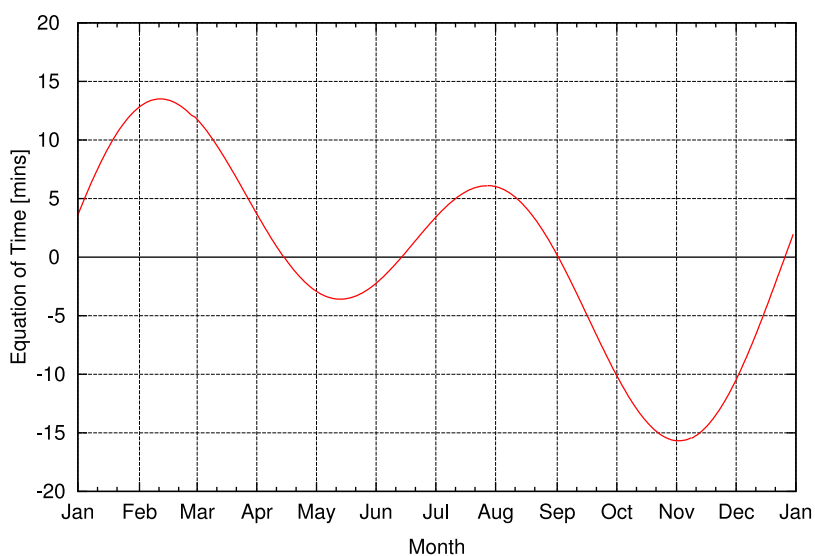

Stereographic Sunpath Diagram

Latitude: 11°N

Hour lines are shown in solar time.

Difference between Solar Time and Local Mean Time

www.luxal.eu