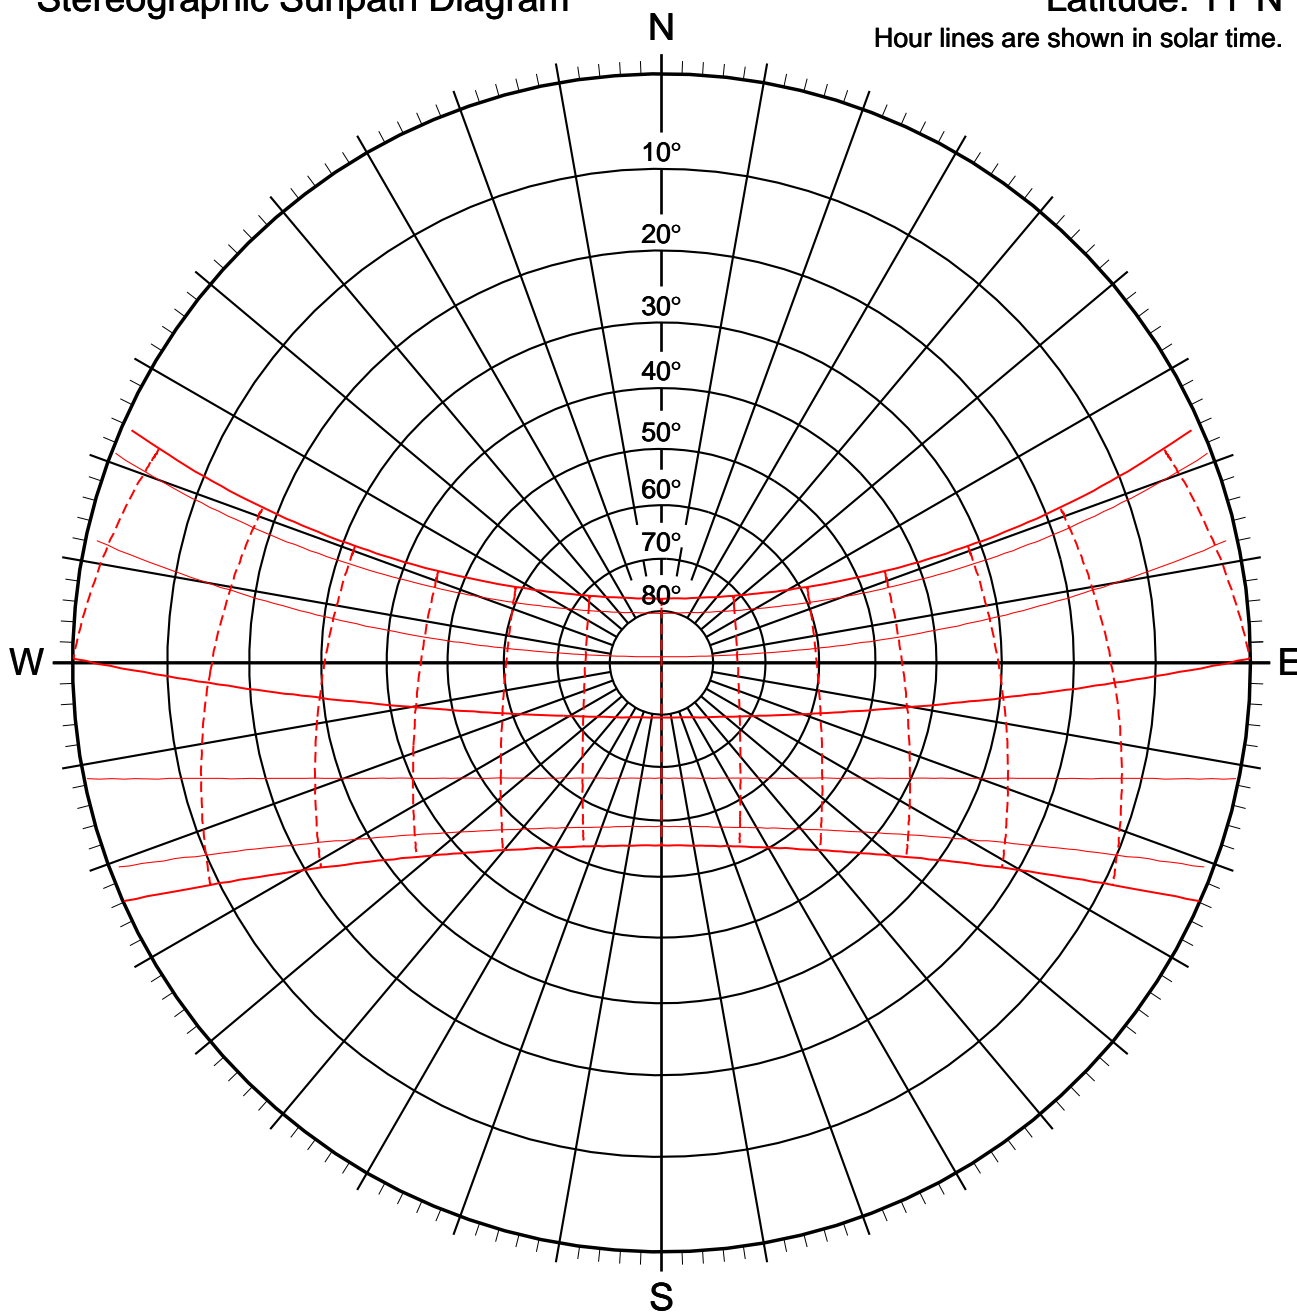

Stereographic Sunpath Diagram

Latitude: 11°N

Hour lines are shown in solar time.

Difference between Solar Time and Local Mean Time

www.luxal.eu