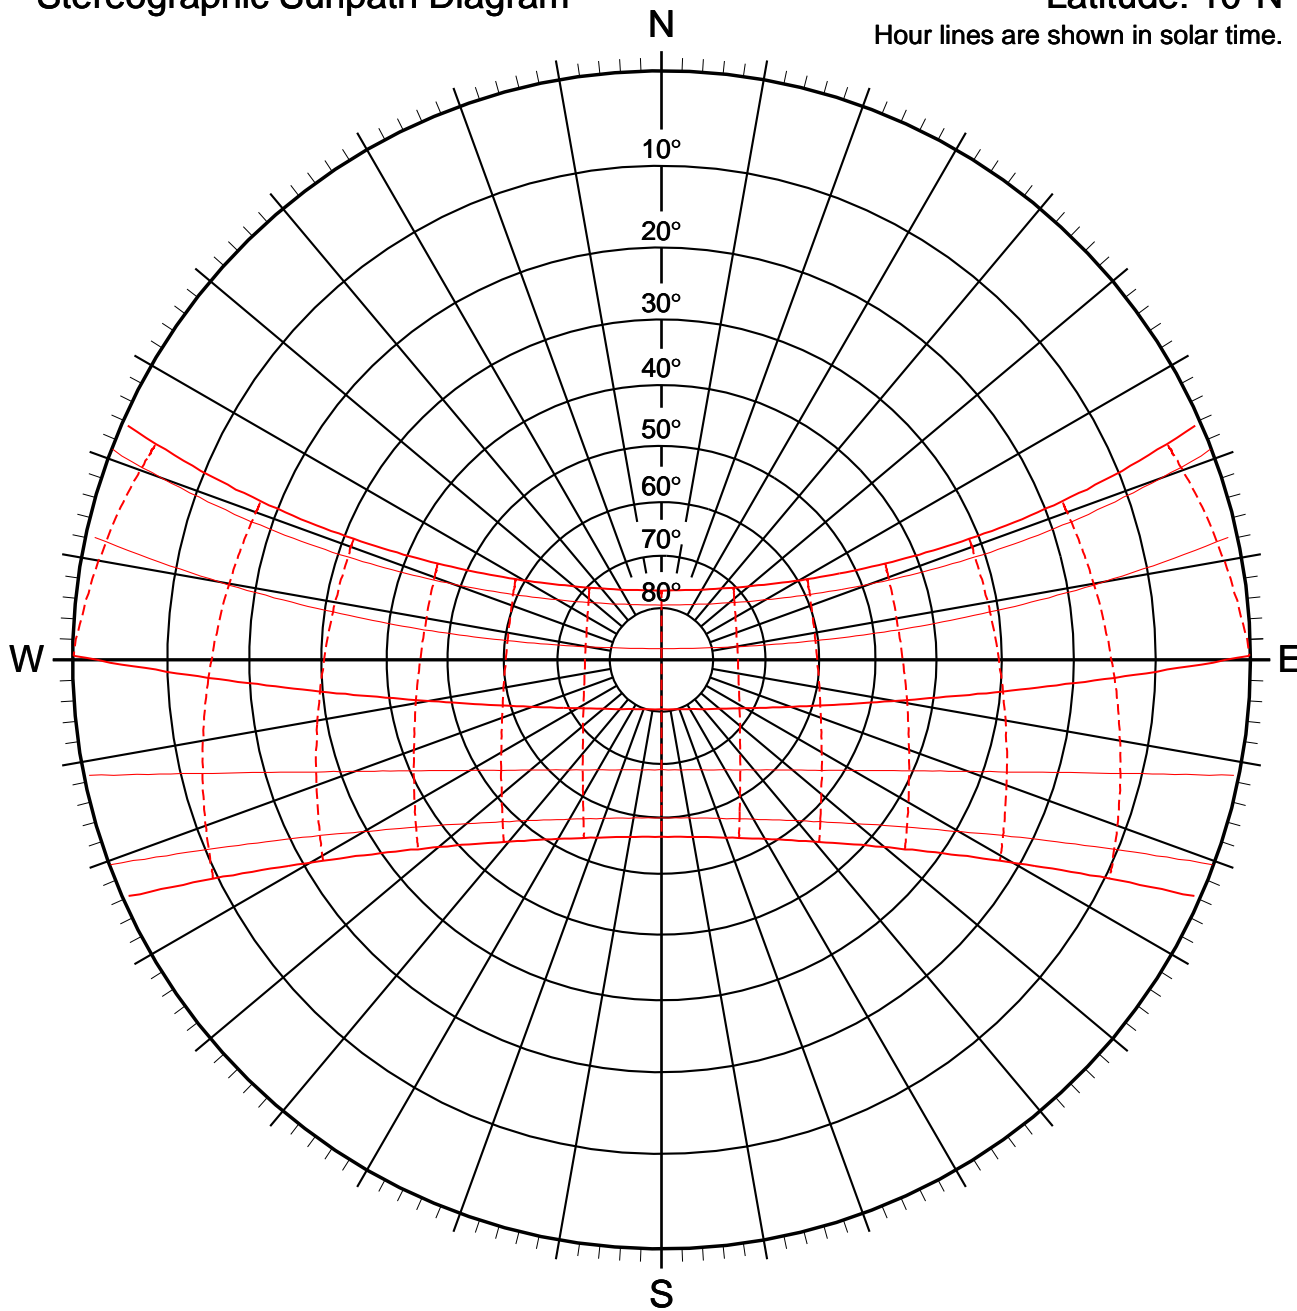

Stereographic Sunpath Diagram

Latitude: 10°N

Hour lines are shown in solar time.

Difference between Solar Time and Local Mean Time

www.luxal.eu