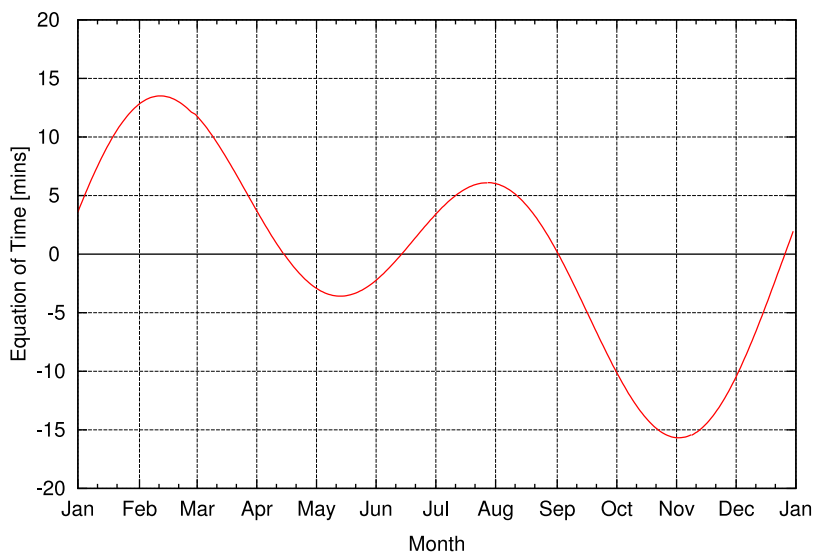

Stereographic Sunpath Diagram

Latitude: 10°N

Hour lines are shown in solar time.

Difference between Solar Time and Local Mean Time

www.luxal.eu